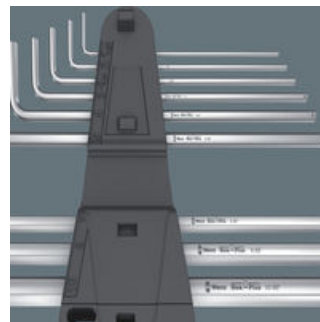

The slightly different Christmas gift idea: High-quality set of L-keys for hexagon socket screws with high corrosion protection and extra-long leverage for high power transmission. The Hex Plus profile offers a larger contact surfaces area in the screw head. The notching effect is therefore reduced to a minimum, furthermore damage to of the screw head is almost eliminated. With holding function: The clamping of the screw is achieved by a flexible locking ball on the long arm. The holding function is especially helpful in confined, hard-to-reach spaces, where there is no room for a second hand to secure the screw.

L-keys with retaining function for hexagon socket screws

The clamping of the screw is achieved by a flexible locking ball. The holding function is especially helpful in confined, hard-to-reach spaces, where there is no room for a second hand to sec

Hex-Plus

Hexagon screws can endure a problem because the contact surfaces delivering the power from the conventional tool, is transferred to the screw via very small surface areas. The consequence: the screw can become damaged (rounding out). Hex-Plus tools have a greater contact surface that prevents this from happening! At the same time, as much as 20 % more torque can be applied. Good to know: Hex-Plus tools fit into every standard hexagon socket screw!

Size markings

The size of each L-keys has been engraved by a laser making it easy to find the right tool.

High corrosion protection thanks to chrome-plating

Chrome-plated hexagon L-keys for outstanding surface protection and long service life. High corrosion protection.