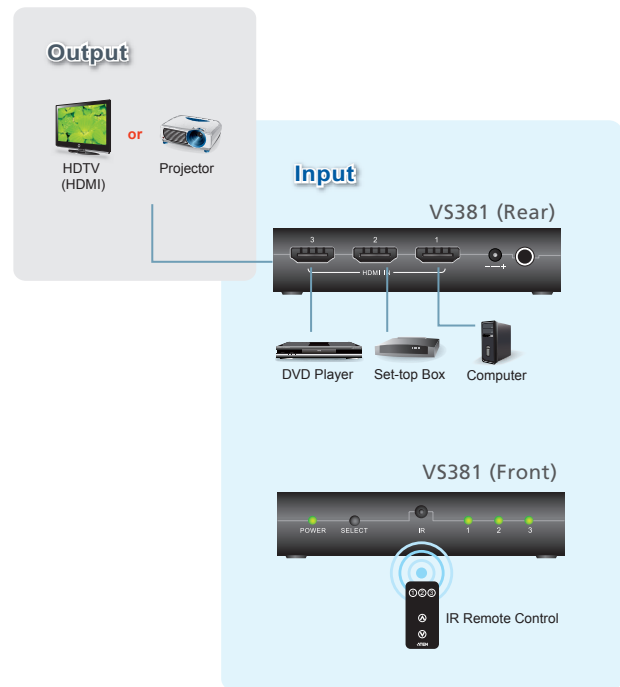

## HDMI 3-Port Switch

- The VS381 3-Port HDMI Switch allows you to quickly and easily connect 3 HDMI input sources to your HDMI display device. It allows convenient switching between digital devices such as DVD players, satellite receivers and digital camcorders. You can select the desired input source via a remote control unit or pushbuttons located on the front of the switch.

**HDMI™**  
HIGH DEFINITION MULTIMEDIA INTERFACE

### Features

- Allows up to three HDMI A/V sources to be connected to one HDMI display
- Toggle between A/V sources using remote control or front panel pushbuttons
- Superior video quality – HDTV resolutions of 480p, 720p, 1080i, 1080p (1920x1080); PC resolutions of VGA, SVGA, XGA, SXGA, and WUXGA (1920x1200)
- Supports Dolby True HD and DTS HD Master Audio
- Up to 60 Hz refresh rate
- Plug-and-play – no software installation required
- DDC Compatible
- HDMI (3D, Deep Color)
- HDCP compatible
- Front-Panel LED for port and power status
- Easy and affordable way to add four HDMI inputs to your home theater system
- No power adapter required.

### Specification

Function		VS381
Connectors	Device	HDMI In 3 x HDMI Type A Female (Black)
	Display	HDMI Out 1 x HDMI Type A Female (Black)
	IR	1 x IR Receiver
	Power	1 x DC Jack
LEDs	Selected	3 (Green)
	Power	1 (Green)
Video		HDTV resolutions of 480p, 720p, 1080i, 1080p (1920x1080); PC resolutions of VGA, SVGA, XGA, SXGA, and WUXGA (1920x1200)
Power consumption		DC5V, 3W
Environment	Operation Temp.	0~50°C
	Storage Temp.	-20~60°C
	Humidity	0~80% RH, Non-condensing
Physical Properties	Housing	Plastic
	Weight	0.07 kg
	Dimension (L x W x H)	9.60 x 5.12 x 2.24 cm