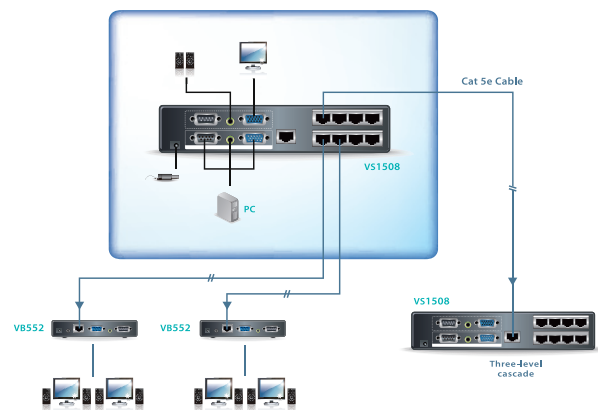

## 4/8-Port Cat 5 Audio/ Video Splitter Multiply and Extend Your Audio / Video Signal

The ATEN VS1504 / VS1508 Cat 5 Audio/Video Splitter is a cost-effective and efficient way to send high quality audio and video content to multiple displays up to 150 m (500 ft) away from a single input source.

Cascadable to three levels, the VS1504 / VS1508 can support thousands of displays when combined in an installation with ATEN repeaters. Incorporating RS-232 connectivity so serial devices such as touchscreens can be included in the installation, the VS1504 / VS1508 is ideal for any installation that requires multimedia content to be delivered to multiple destinations.

### Features

- One video input to 4/8 video outputs
- Cascadable to three levels – provides up to thousands of video signals when combined in an installation with ATEN repeaters\*
- Audio and serial enabled
- Uses Cat 5e (or higher) cable to extend displays up to 150 m
- High quality video – supports 1600 x 1200 @ 60Hz
- Two gain control modes for sharpest picture quality – adjustable by OSD
- Group screens off/on function
- Provides two RS-232 channels for selection
- Follows VESA FDMI mount standard