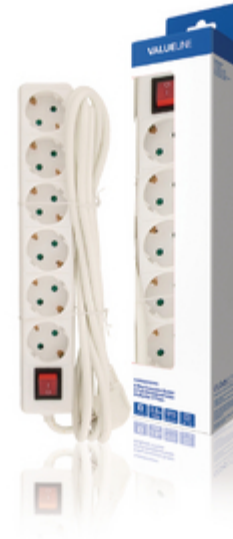

VALUELINE

Extension Socket 6-Way 3.00 m White - Protective Contact

General information

Extension socket with child safety shutters to split a wall socket in six power points. It is equipped with a switch to turn off all sockets with a single click and with a long cable to power electrical devices anywhere at home or in the office.

Specifications

Socket angle:	45 °
On/off switch:	Yes
Power:	3680 W
Cable length:	3.00 m
Colour:	White
IP rating:	IP20
Voltage:	AC 230 V
Usage:	Various
Power plug:	Schuko / Type F (CEE 7/7)
Number of sockets:	6
Socket type:	Protective Contact
Cable type:	H05VV-F 3G1.5
Current:	16 A
Length:	310 mm

Sales information

Order code:	VLES630F002WH
Product description:	Extension Socket 6-Way 3.00 m White - Protective Contact
Packaging:	Giftbox with eurolock
Brand name:	Valueline

Quantity	LxWxH (mm)	Weight
1	100x70x410	649 gr.
20	405x365x430	13720 gr.