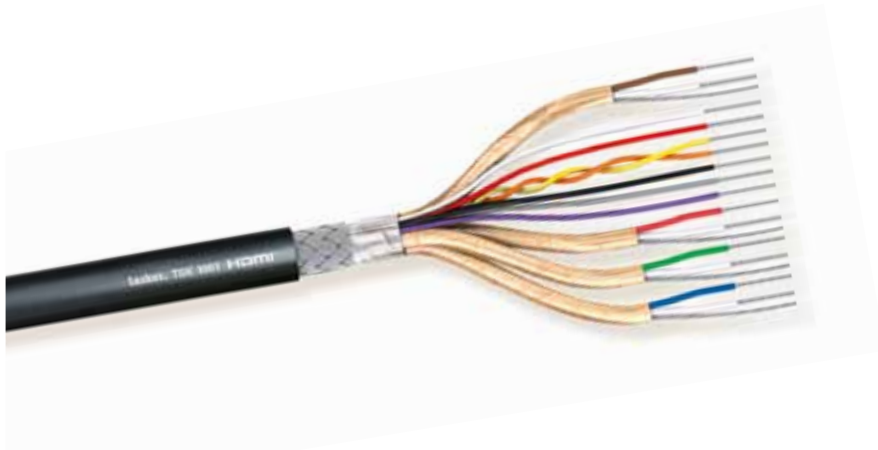

RoHS  
2002/95/EC

OFC

FOAM PE  
+ SKIN

PPE

PVC

tasker® connectors:

tasker® Code	Cond. number	Nominal section mm².	Cond. Format. mm.	External Core Ø mm.	External Inner Sheath Ø mm.	External Cable Ø mm.	Reel or Spool		
							mt.	Type	Kg.
TSK 1061	4x2	4 x 2 x 0,08 (28 AWG)	7x0,127	0,96		7,2	100	B	8,0
	+1x2	1 x 2 x 0,08 (28 AWG)	7x0,127	0,70					
	+5	5 x 0,08 (28 AWG)	7x0,127	0,70					

Characteristics:

**4x2x28 AWG**  
Pairs number: n° 4  
Conductors: stranded in O.F.C. Silver-coated copper  
Insulations: FM-PE + SKIN  
Pair colours: White/Brown, White/Red, White/Blue, White/Green  
Drain Wire: stranded Silver-coated O.F.C. copper  
Shields: All/Mylar tape – covering 100%  
**1x2x28 AWG**  
Pairs number: n° 1  
Conductors: stranded in O.F.C. tinned copper  
Insulations: PPE  
Core colours: Yellow/Orange  
**5x28 AWG - Insulated cores**  
Conductors: stranded in O.F.C. tinned copper  
Insulations: PPE  
Core colours: White, Red, Black, Grey, Purple  
**Grouping**  
I° Shield: All/Mylar tape – covering 100%  
II° Shield: Braided Tinned O.F.C. copper covering 80%  
Sheath: PVC Flame Retardant – LOWTOXIC UL VW 1  
Sheath colour: Black

Product Description

**Flexible HDMI cable with external diameter of only mm. 7,2** for the realization of **HDMI patch-cables** for recommended lengths of max. 10 meters.  
**HDMI (High Definition Multimedia Interface)** is a totally digital system for the interface of all the HD digital audio and video equipments. With a single HDMI cable, you can transfer the highest digital audio and video quality in any HD format.  
HDMI system allows the connection among HD-TV, LCD and Plasma Monitor, Videowall, Blu-Ray DVD players, CD players, Digital Decoders PC, Notebook, LapTop, Videogames.