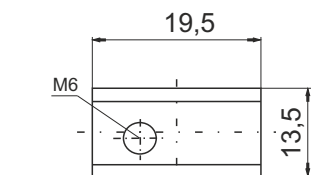

BPOWER®

Bpower EXCELLENT YP14-3

INNOVATIVE AGM TECHNOLOGY 12V - FACTORY ACTIVATED

Parameters

Voltage	12V
Capacity	12Ah
Current	230A

Dimensions

Length	150mm
Width	87mm
Height	145mm

Weight

With electrolyte	4,7kg
------------------	-------

Case Features

Cell configuration	Right+
Cell layout	14

Technology

Technology	CA/CA
Separator	AGM
Recommended charging current	1,2A
Mounting Angle	360°

Type of terminal

Front View

Side View

Top View

Cell configuration

The date of issue of catalog card: 03/2018