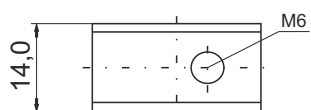

With electrolyte	4,7kg
------------------	-------

Case Features

Cell configuration	Right+
Cell layout	14

Technology

Technology	CA/CA
Separator	AGM
Recommended charging current	1,2A
Mounting Angle	360°

Type of terminal

Front View

Side View

Top View

Cell configuration

The date of issue of catalog card: 03/2018