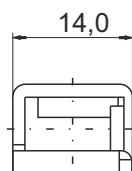

BPOWER®

Bpower EXCELLENT YP14-3

INNOVATIVE AGM TECHNOLOGY 12V - FACTORY ACTIVATED

Parameters

Voltage	12V
Capacity	12Ah
Current	230A

Dimensions

Length	150mm
Width	87mm
Height	145mm

Weight

With electrolyte	4,7kg
------------------	-------

Case Features

Cell configuration	Right+
Cell layout	14

Technology

Technology	CA/CA
Separator	AGM
Recommended charging current	1,2A
Mounting Angle	360°

Type of terminal

Front View

Side View

Top View

Cell configuration

The date of issue of catalog card: 03/2018