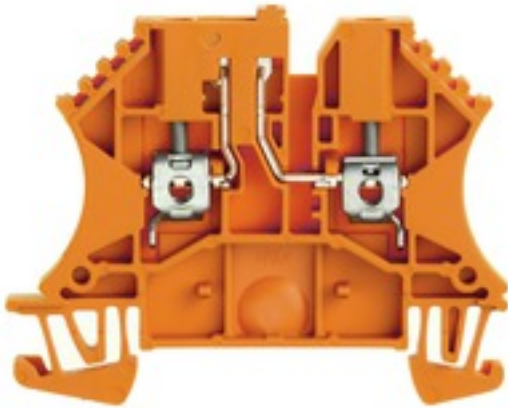

W-Series
WTR 2.5 OR

Weidmüller Interface GmbH & Co. KG
 Klingenbergstraße 16
 D-32758 Detmold
 Germany
 Fon: +49 5231 1429-0
 Fax: +49 5231 14292083
 www.weidmueller.com

Klippon® Connect with clamping yoke Technology

The high reliability and variety of designs of the terminal blocks with clamping yoke connections make planning easier and optimises operational safety. Klippon® Connect provides a proven response to a range of different requirements.