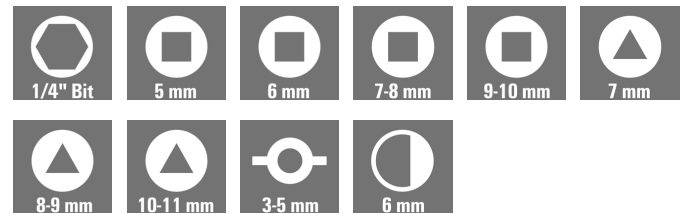

CROSS-KEY-QUADRO

Weidmüller Interface GmbH & Co. KG
Klingenbergstraße 16
D-32758 Detmold
Germany
Fon: +49 5231 14-0
Fax: +49 5231 14-292083
www.weidmueller.com

Crimped conductors are fixed in their respective wiring spaces by screws or a direct plug-in feature. Weidmüller can supply a wide range of tools for screwing.

General ordering data

Type	CROSS-KEY-QUADRO
Order No.	1480180000
Version	Tools, Univeral key
GTIN (EAN)	4050118288490
Qty.	1 pc(s).