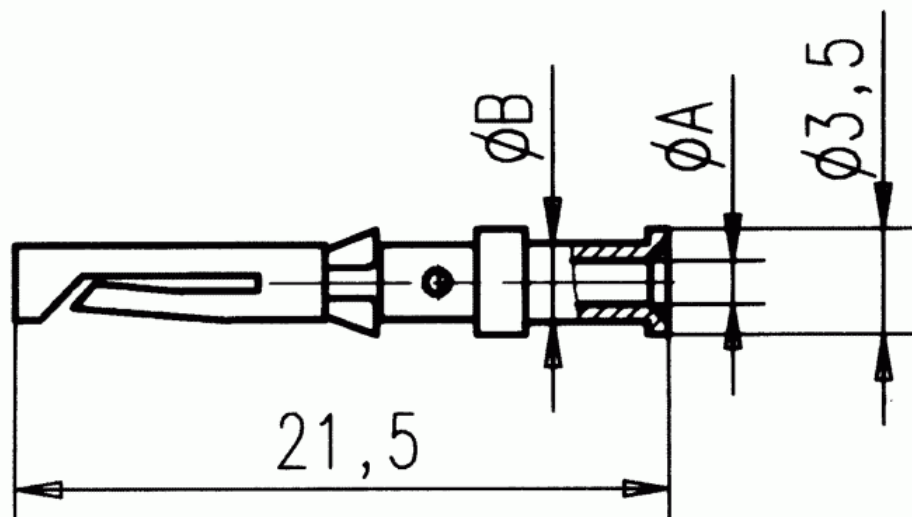

## COMMON CHARACTERISTICS

Wire gauge from		1,5
Wire gauge (AWG) from		16
Wire gauge (AWG) to		15
Packaging / supplied as		Single contact
No. of pieces		100
Sex of Contact		Socket
Type of contact		Turned crimp contact

## CLIMATICAL CHARACTERISTICS

Upper temperature		+ 125 °C
Lower temperatur		- 40 °C

Turned contacts turned crimp female contact for wire gauge 16 - 15

Part No. VN02 016 0027 1C

Series Contacts

Subseries Contact Turned contacts

Drawing Dimensions in mm (Inch)

31.07.2007