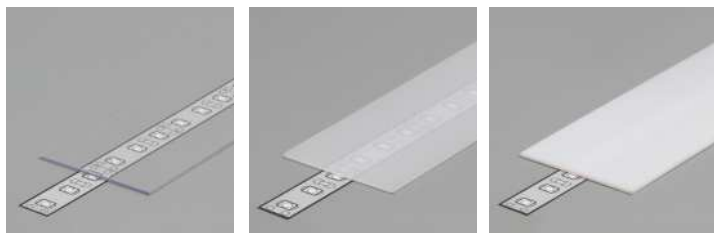

A9 slide diffuser / klosz A9 wsuwany

transparent
material: PC
transparentny
material: PC

frosted
material: PP
szron
material: PP

white
material: PP
mleczny
material: PP

Note! Dimensions of the space to install LED source / Uwaga! Wymiary przestrzeni do zamontowania źródła LED