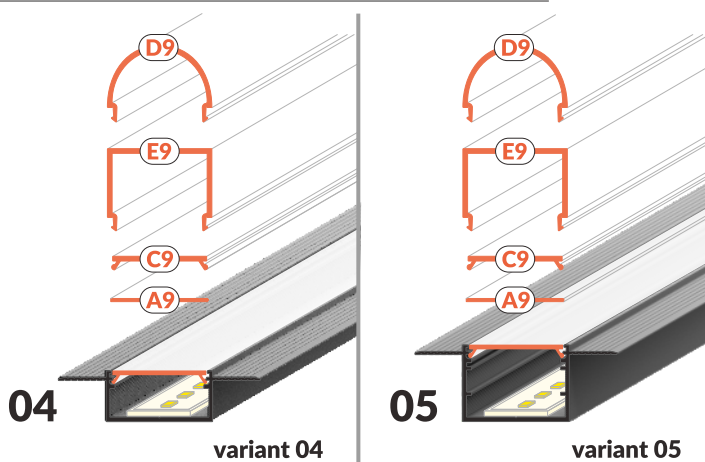

VARIO30

SURFACE MOUNTED / NAWIERZCHNIOWE

POWER SUPPLY COVER OSŁONA ZASILACZA

ASSISTANT PROFILES / PROFILE POMOCNICZE

RECESSED SPACKLE FLANGE MOUNTED WPUSTOWE DO SZPACHLOWANIA

RECESSED MOUNTED WPUSTOWE

PROMOTED VARIANTS PROMOWANE WARIANTY