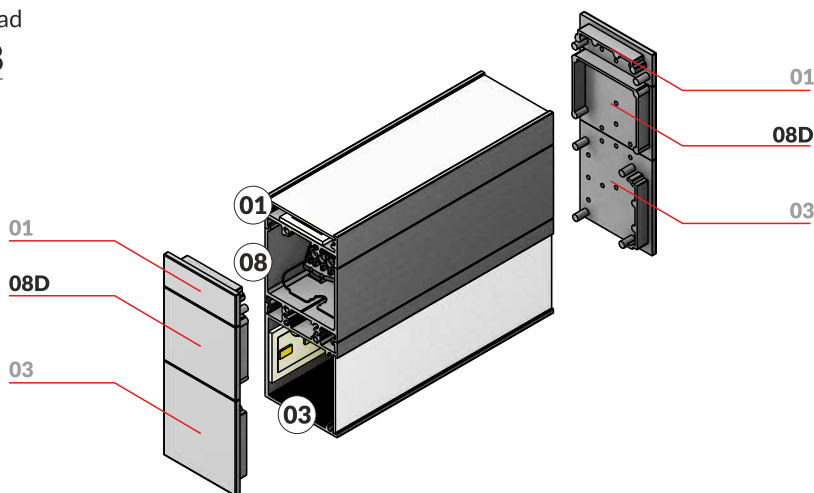

an example / przykład VARIANT 18

ENDINGS / ZAŚLEPKI

material: ABS

materiał: ABS

VARIO30-01 ending
zaślepka VARIO30-01

VARIO30-02 ending
zaślepka VARIO30-02

VARIO30-03 ending
zaślepka VARIO30-03