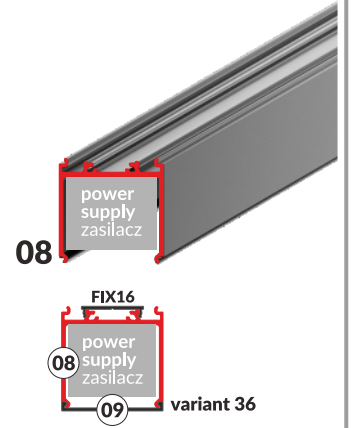

VARIO30

SURFACE MOUNTED / NAWIERZCHNIOWE

POWER SUPPLY COVER OSŁONA ZASILACZA

ASSISTANT PROFILES / PROFILE POMOCNICZE

RECESSED SPACKLE FLANGE MOUNTED WPUSTOWE DO SZPACHLOWANIA

RECESSED MOUNTED WPUSTOWE

PROMOTED VARIANTS PROMOWANE WARIANTY