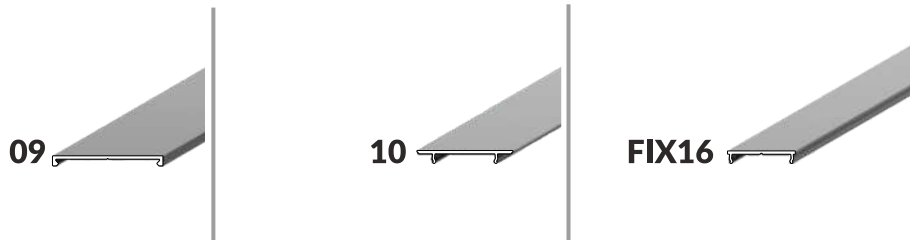

VARIO30

SURFACE MOUNTED / NAWIERZCHNIOWE

POWER SUPPLY COVER OSŁONA ZASILACZA

ASSISTANT PROFILES / PROFILE POMOCNICZE

RECESSED SPACKLE FLANGE MOUNTED WPUSTOWE DO SZPACHLOWANIA

RECESSED MOUNTED WPUSTOWE

PROMOTED VARIANTS PROMOWANE WARIANTY