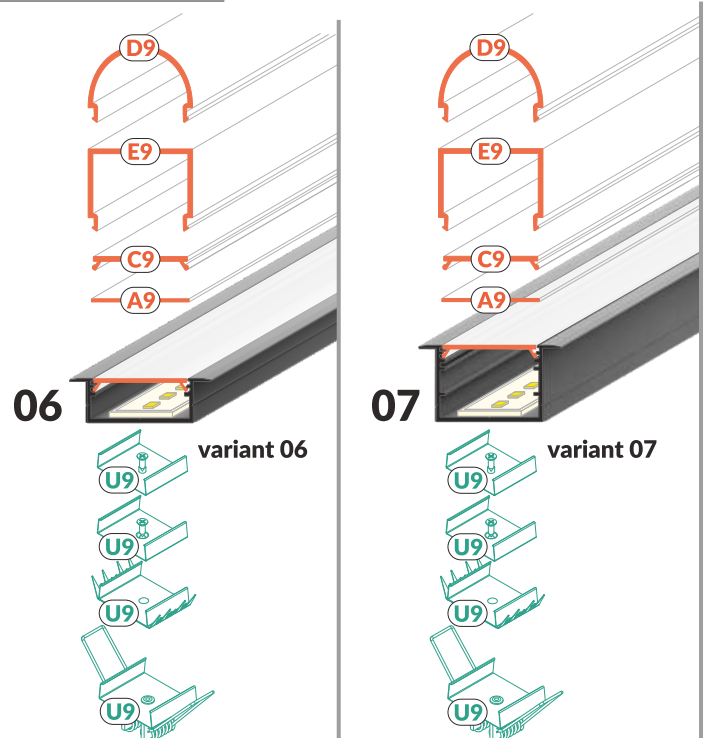

VARIO30

SURFACE MOUNTED / NAWIERZCHNIOWE

POWER SUPPLY COVER OSŁONA ZASILACZA

ASSISTANT PROFILES / PROFILE POMOCNICZE

RECESSED SPACKLE FLANGE MOUNTED WPUSTOWE DO SZPACHLOWANIA

RECESSED MOUNTED WPUSTOWE

PROMOTED VARIANTS PROMOWANE WARIANTY