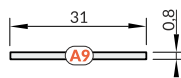

A9 slide diffuser / klosz A9 wsuwany

transparent
material: PC
transparentny
material: PC

frosted
material: PP
szron
material: PP

white
material: PP
mleczny
material: PP