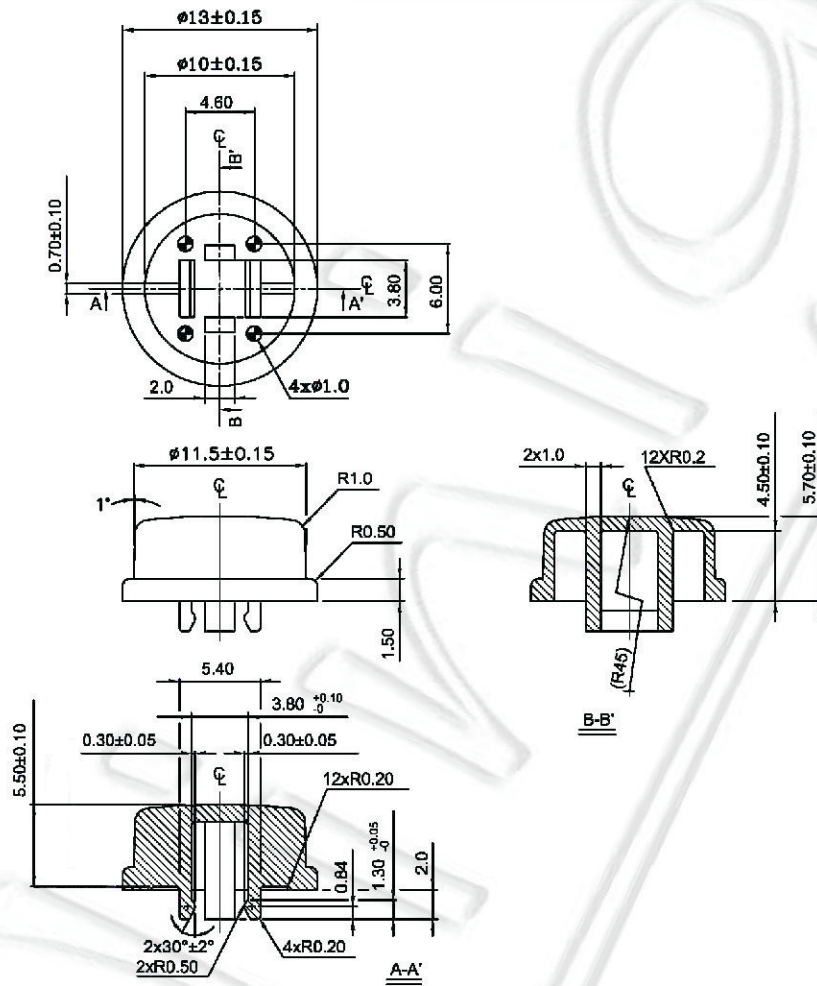

TACT Buttons for Switches 12 x 12 mm

TACT-2BSRD

- Colour:
 GY – grey
 SM – salmon
 GN – green
 YW – yellow
 BE – blue
 RD – red
 IY – ivory
 BK - black
- Button:
 S - square
 R – round
- TACT Buttons

TACT-2BS

TACT Buttons for Switches 12 x 12 mm

TACT-2BR