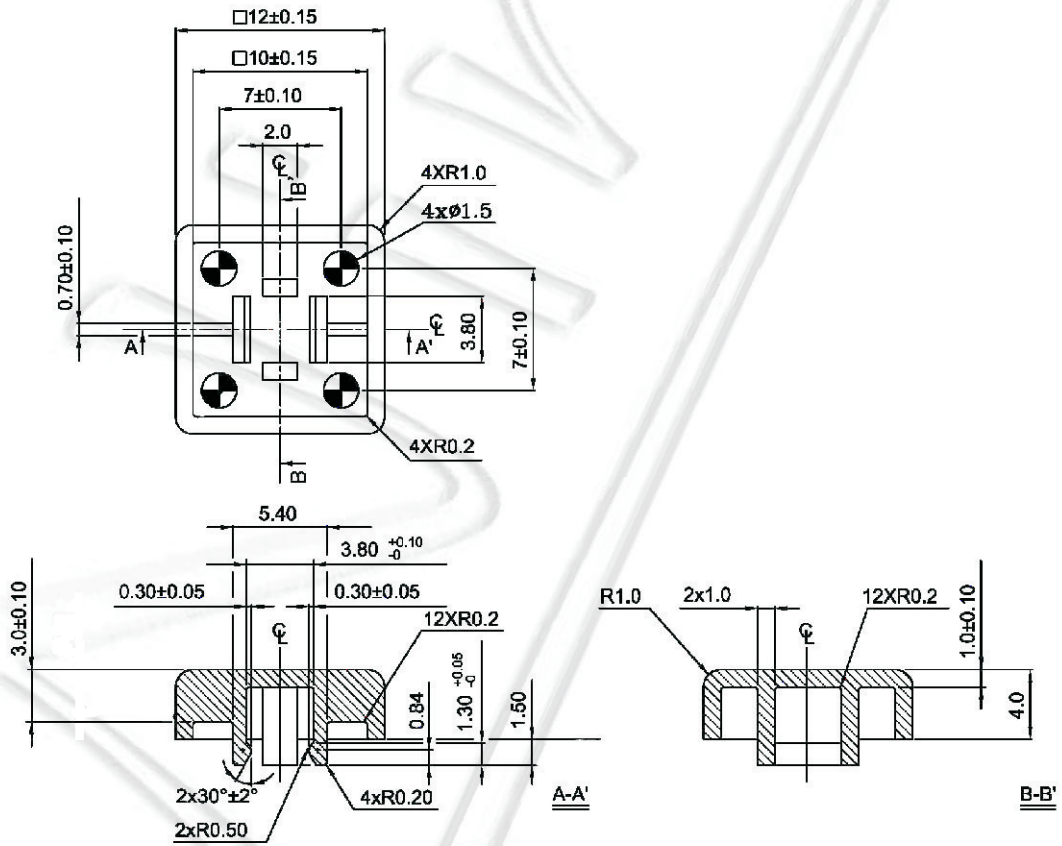

TACT Buttons for Switches 12 x 12 mm

TACT-2BSRD

- Colour:
 GY – grey
 SM – salmon
 GN – green
 YW – yellow
 BE – blue
 RD – red
 IY – ivory
 BK - black
- Button:
 S - square
 R – round
- TACT Buttons

TACT-2BS

TACT Buttons for Switches 12 x 12 mm

TACT-2BR