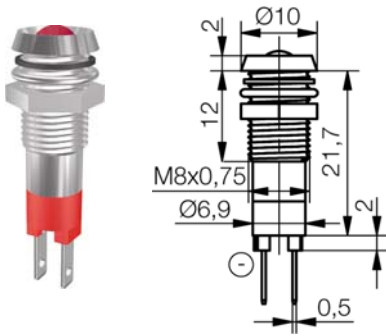

glanzchrom / chromium plated Typ / type	Artikel Nr.: / part number			
	12-14 V	24-28 V	130 V AC	230 V AC
rot / red	SWBU 08012	SWBU 08014	SWBU 08017	SWBU 08018
gelb / yellow	SWBU 08112	SWBU 08114	SWBU 08117	SWBU 08118
grün / green	SWBH 08212	SWBH 08214	SWBH 08217	SWBH 08218
blau / blue	SWBU 08412	SWBU 08414	SWBU 08417	SWBU 08418
weiß / white	SWBU 08612	SWBU 08614	SWBU 08617	SWBU 08618
ultra-grün / ultra-green	SWBU 08712	SWBU 08714	SWBU 08717	SWBU 08718

schwarzchrom / black chromium Typ / type	Artikel Nr.: / part number			
	12-14 V	24-28 V	130 V AC	230 V AC
rot / red	SWDU 08012	SWDU 08014	SWDU 08017	SWDU 08018
gelb / yellow	SWDU 08112	SWDU 08114	SWDU 08117	SWDU 08118
grün / green	SWDH 08212	SWDH 08214	SWDH 08217	SWDH 08218
blau / blue	SWDU 08412	SWDU 08414	SWDU 08417	SWDU 08418
weiß / white	SWDU 08612	SWDU 08614	SWDU 08617	SWDU 08618
ultra-grün / ultra-green	SWDU 08712	SWDU 08714	SWDU 08717	SWDU 08718