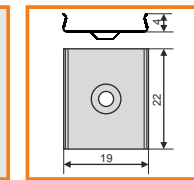

standard lengths: 1000, 2000mm;
max. length 4000mm;
length above 2000mm - own collection

anodized

1000mm A2010020
2000mm A2020020

black anodized

1000mm A2010021
2000mm A2020021

white painted

1000mm A2010001
2000mm A2020001

endings

ending SU14
▶ A2070022
▶ A2070001
▶ A2070002
▶ A2070040

ending SU14 with hole
▶ A2100022
▶ A2100001
▶ A2100002
▶ A2100040

ENDING THICKNESS INCREASES THE LENGTH OF THE PROFILE

ENDING THICKNESS INCREASES THE LENGTH OF THE PROFILE

mounting

OPTIONAL MOUNTING:

mounting plate Y flexible INOX
A2090019

mounting plate Y cone flexible INOX
A2130019

LED strip + cable + power supply

two-sided adhesive tape
76340000

screw

Ostrowska 354, 61-312 Poznań,
POLAND
tel. +48 61 87 27 500, fax. +48 61 87 27 518
biuro@topmet.pl, www.topmet.pl