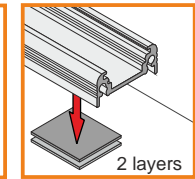

endings

ending SU14
▶ A2070022
▶ A2070001
▶ A2070002
▶ A2070040

ending SU14 with hole
▶ A2100022
▶ A2100001
▶ A2100002
▶ A2100040

ENDING THICKNESS INCREASES THE LENGTH OF THE PROFILE

ENDING THICKNESS INCREASES THE LENGTH OF THE PROFILE

mounting

OPTIONAL MOUNTING:

mounting plate Y flexible INOX
A2090019

mounting plate Y cone flexible INOX
A2130019

LED strip + cable + power supply

two-sided adhesive tape
76340000

screw

Ostrowska 354, 61-312 Poznań,
POLAND
tel. +48 61 87 27 500, fax. +48 61 87 27 518
biuro@topmet.pl, www.topmet.pl