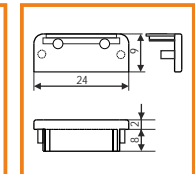

standard lengths: 1000, 2000mm;
max. length 4000mm;
length above 2000mm - own collection

anodized

1000mm A2010020
2000mm A2020020

black anodized

1000mm A2010021
2000mm A2020021

white painted

1000mm A2010001
2000mm A2020001

covers

cover slide E
white frosted transparent
1000mm 1000mm 1000mm
A2030038 A2030039 A2030016
2000mm 2000mm 2000mm
A2040038 A2040039 A2040016

cover click F
white transparent
1000mm 1000mm
A2050038 A2050016
2000mm 2000mm
A2060038 A2060016

endings

ending SU14
▶ A2070022
▶ A2070001
▶ A2070002
▶ A2070040

ending SU14 with hole
▶ A2100022
▶ A2100001
▶ A2100002
▶ A2100040

ENDING THICKNESS INCREASES THE LENGTH OF THE PROFILE

ENDING THICKNESS INCREASES THE LENGTH OF THE PROFILE