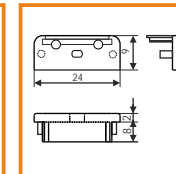

standard lengths: 1000, 2000mm;
max. length 4000mm;
length above 2000mm - own collection

anodized

1000mm A2010020
2000mm A2020020

black anodized

1000mm A2010021
2000mm A2020021

white painted

1000mm A2010001
2000mm A2020001

endings

ending SU14
▶ A2070022
▶ A2070001
▶ A2070002
▶ A2070040

ending SU14 with hole
▶ A2100022
▶ A2100001
▶ A2100002
▶ A2100040

ENDING THICKNESS INCREASES THE LENGTH OF THE PROFILE

ENDING THICKNESS INCREASES THE LENGTH OF THE PROFILE