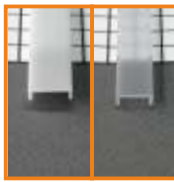

profil LED

■ SURFACE14

SURFACE14

LED strip max 14 mm

profile LED SURFACE14 EF/Y

profile LED SURFACE14 can be used as lighting under cupboards, inside cabinets and cupboards: mounted on a flat surface directly or by mounting plate

standard lengths: 1000, 2000mm;
max. length 4000mm;
length above 2000mm - own collection

anodized

1000mm A2010020
2000mm A2020020

black anodized

1000mm A2010021
2000mm A2020021

white painted

1000mm A2010001
2000mm A2020001

covers

cover slide E
white frosted transparent
1000mm 1000mm 1000mm
A2030038 A2030039 A2030016
2000mm 2000mm 2000mm
A2040038 A2040039 A2040016

cover click F
white transparent
1000mm 1000mm
A2050038 A2050016
2000mm 2000mm
A2060038 A2060016

endings

ending SU14
▶ A2070022
▶ A2070001
▶ A2070002
▶ A2070040

ending SU14 with hole
▶ A2100022
▶ A2100001
▶ A2100002
▶ A2100040

ENDING THICKNESS INCREASES THE LENGTH OF THE PROFILE

ENDING THICKNESS INCREASES THE LENGTH OF THE PROFILE