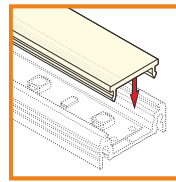

standard lengths: 1000, 2000mm;
max. length 4000mm;
length above 2000mm - own collection

anodized

1000mm A2010020
2000mm A2020020

black anodized

1000mm A2010021
2000mm A2020021

white painted

1000mm A2010001
2000mm A2020001

covers

cover slide E
white frosted transparent
1000mm 1000mm 1000mm
A2030038 A2030039 A2030016
2000mm 2000mm 2000mm
A2040038 A2040039 A2040016

cover click F
white transparent
1000mm 1000mm
A2050038 A2050016
2000mm 2000mm
A2060038 A2060016

endings

ending SU14
▶ A2070022
▶ A2070001
▶ A2070002
▶ A2070040

ending SU14 with hole
▶ A2100022
▶ A2100001
▶ A2100002
▶ A2100040

ENDING THICKNESS INCREASES THE LENGTH OF THE PROFILE

ENDING THICKNESS INCREASES THE LENGTH OF THE PROFILE