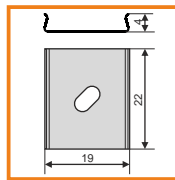

mounting plate Y flexible INOX
A2090019