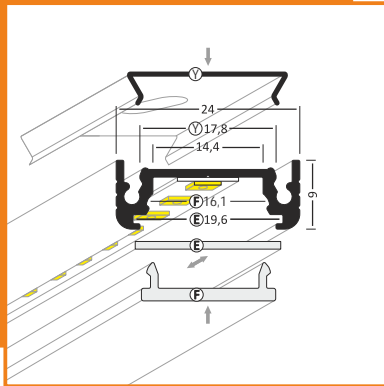

profil LED

■ SURFACE14

SURFACE14

LED strip max 14 mm

profile LED SURFACE14 EF/Y

profile LED SURFACE14 can be used as lighting under cupboards, inside cabinets and cupboards: mounted on a flat surface directly or by mounting plate

standard lengths: 1000, 2000mm;
max. length 4000mm;
length above 2000mm - own collection

anodized

1000mm A2010020
2000mm A2020020

black anodized

1000mm A2010021
2000mm A2020021

white painted

1000mm A2010001
2000mm A2020001

covers

cover slide E
white frosted transparent
1000mm 1000mm 1000mm
A2030038 A2030039 A2030016
2000mm 2000mm 2000mm
A2040038 A2040039 A2040016

cover click F
white transparent
1000mm 1000mm
A2050038 A2050016
2000mm 2000mm
A2060038 A2060016

endings

ending SU14
▶ A2070022
▶ A2070001
▶ A2070002
▶ A2070040

ending SU14 with hole
▶ A2100022
▶ A2100001
▶ A2100002
▶ A2100040

ENDING THICKNESS INCREASES THE LENGTH OF THE PROFILE

ENDING THICKNESS INCREASES THE LENGTH OF THE PROFILE