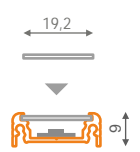

standard lengths: 1000, 2000mm;
max. length 4000mm;
length above 2000mm - own collection

anodized

1000mm A2010020
2000mm A2020020

black anodized

1000mm A2010021
2000mm A2020021

white painted

1000mm A2010001
2000mm A2020001

covers

cover slide E
white frosted transparent
1000mm 1000mm 1000mm
A2030038 A2030039 A2030016
2000mm 2000mm 2000mm
A2040038 A2040039 A2040016

cover click F
white transparent
1000mm 1000mm
A2050038 A2050016
2000mm 2000mm
A2060038 A2060016

endings

ending SU14
▶ A2070022
▶ A2070001
▶ A2070002
▶ A2070040

ending SU14 with hole
▶ A2100022
▶ A2100001
▶ A2100002
▶ A2100040

ENDING THICKNESS INCREASES THE LENGTH OF THE PROFILE

ENDING THICKNESS INCREASES THE LENGTH OF THE PROFILE