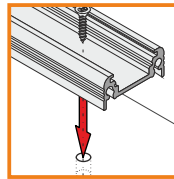

endings

ending SU14
▶ A2070022
▶ A2070001
▶ A2070002
▶ A2070040

ending SU14 with hole
▶ A2100022
▶ A2100001
▶ A2100002
▶ A2100040

ENDING THICKNESS INCREASES THE LENGTH OF THE PROFILE

ENDING THICKNESS INCREASES THE LENGTH OF THE PROFILE

mounting

OPTIONAL MOUNTING:

mounting plate Y flexible INOX
A2090019

mounting plate Y cone flexible INOX
A2130019

LED strip + cable + power supply

two-sided adhesive tape
76340000

screw

Ostrowska 354, 61-312 Poznań,
POLAND
tel. +48 61 87 27 500, fax. +48 61 87 27 518
biuro@topmet.pl, www.topmet.pl