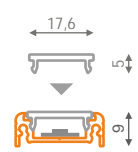

standard lengths: 1000, 2000mm;
max. length 4000mm;
length above 2000mm - own collection

anodized

1000mm A2010020
2000mm A2020020

black anodized

1000mm A2010021
2000mm A2020021

white painted

1000mm A2010001
2000mm A2020001

covers

cover slide E
white frosted transparent
1000mm 1000mm 1000mm
A2030038 A2030039 A2030016
2000mm 2000mm 2000mm
A2040038 A2040039 A2040016

cover click F
white transparent
1000mm 1000mm
A2050038 A2050016
2000mm 2000mm
A2060038 A2060016

endings

ending SU14
▶ A2070022
▶ A2070001
▶ A2070002
▶ A2070040

ending SU14 with hole
▶ A2100022
▶ A2100001
▶ A2100002
▶ A2100040

ENDING THICKNESS INCREASES THE LENGTH OF THE PROFILE

ENDING THICKNESS INCREASES THE LENGTH OF THE PROFILE