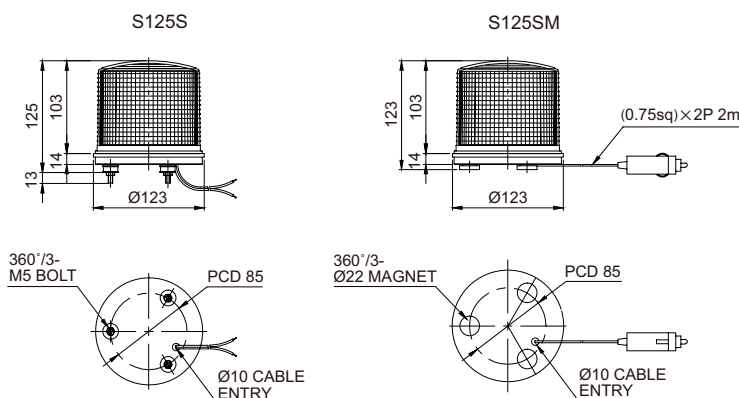

### Wiring Instructions

- External power line standard : UL1015 AWG18(0.75sq)×2C 400mm
- Product can be wired regardless of polarity

### S125SM Magnet Mount Xenon Strobe Signal Light

Model number	Voltage	Current	Bulb			Certificates	Weight	Color
			Spec	Standard	Parts no			
S125SM	DC12V	1.001A	220V -350V	EUB0641 -1A(G) U type	48	-	0.40kg	<ul style="list-style-type: none"> <li>• R-Red</li> <li>• A-Amber</li> <li>• G-Green</li> <li>• B-Blue</li> </ul>
	DC24V	0.616A					0.40kg	

### Wiring Instructions

- Cigarette lighter plug, IEC42(0.75sq)×2P 2m

### Technical Diagram

(Units : mm)