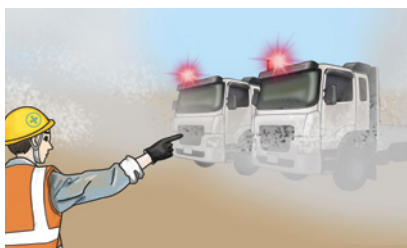

## Ø125mm Xenon Strobe Signal Lights

S125S

S125SM

Excellent visibility in fog and dust environments.

### Common Specifications(S125S/ S125SM)

- Ø125mm xenon strobe signal lights
- High efficiency strobe light that offers excellent outdoor visibility and long-distance signal light luminance close to natural light
- Lamp connector for convenient lamp replacement
- Flashing rate : 60-80 flashes/min
- Materials : Lens-AS, Housing-ABS
- Ambient operating temperature : -30°C to +50°C
- Protection rating : IP54