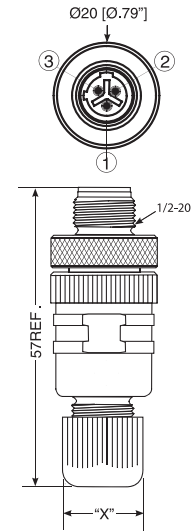

1/2"-20 Field Attachable Connectors

RSC 3U | RKC 3U

Male, 3-Pole

Field attachable connector, 1/2"-20 male connector, 3-pole, dual keyway with threaded joint, assembling with screw terminals.

Female, 3-Pole

Field attachable connector, 1/2"-20 female

connector, 3-pole, dual keyway with threaded joint, assembling with screw terminals.

RSC 3U

RKC 3U

Pin Assignments

Face Views / 1/2"-20, Male / Female

3 pole