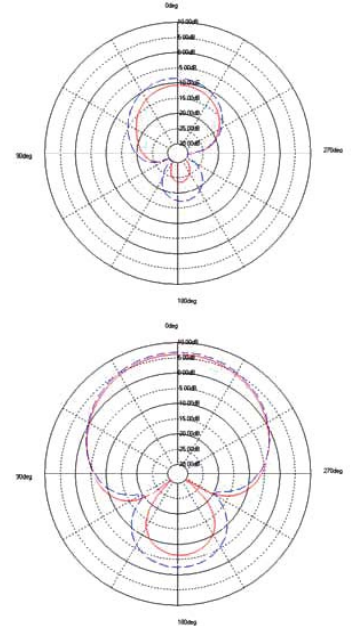

* The specifications and pictures are subject to change without notice.
*All trade names referenced are the registered trademark of their respective owners.