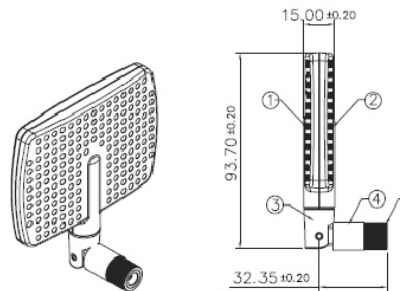

### Specification:

- SMA male reverse connector
- 7dBi Directional Antenna type
- Panel type
- Frequency range: 2.4 - 2.5GHz
- Gain: 7 dBi
- V.S.W.R. < 2.0
- Impedance: 50Ω
- Beam Width: H Plane 80° /E Plane: 70°
- Polarization: Linear, Vertical
- Usable for Wireless IEEE 802.11 b/g/n
- Used for wireless router, access point or the adapter with detachable reversed SMA antenna connection

### Feature:

- SMA male reverse connector
- 7 dBi Indoor directional antenna
- Panel type

### Packaging Information:

- Packing Dimension: 125x130x35 mm
- Packing Weight: 0.092kg
- Carton Dimension: 435x260x240 mm
- Carton Q'ty: 36pcs
- Carton Weight: 4.1 kgs

\* The specifications and pictures are subject to change without notice.  
\*All trade names referenced are the registered trademark of their respective owners.