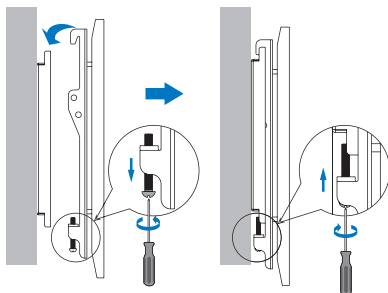

LogiLink®

Low Profile TV Wall Mount for 23"-42" TV

Art. No.: BP0034

Ultra slim easy installation design, compatible with VESA standard max. 200x200mm.

Features:

- » Super strong mounting brackets: Durable product with maximum capacity of 35kg
- » Ultra Slim just 20.5mm from the wall
- » Compatible with VESA 50x50mm, 75x75mm, 100x100mm, 200x100mm, 200x200mm
- » Easy to install
- » Fit for 23-42 inch LED LCD plasma TV, PC Monitor screens

Install the wall plate to the solid wall

Install the wall mount to back of the TV

Apply the TV with wall mount to the wall plate

* The specifications and pictures are subject to change without notice.
* All trade names referenced are the registered trademark of their respective owners.

BP0034

4 052792 046328

Made in China

LogiLink®

Low Profile TV Wall Mount for 23"-42" TV

Art. No.: BP0034

Specification:

Screen Size	23"-42"
Rated Load	35kg/77lbs
VESA	50x50, 75x75, 100x100, 200x100, 200x200
Distance to the wall	20.5mm
Product Size	265 x 222 x 20.5mm

Package Contents:

- » 1 x TV Wall Mount
- » 1 x Screw Package

Package Informations:

- » Packing Dimension: 270 x 175 x 25mm
- » Packing Weight: 0.58kg
- » Carton Dimension: 565 x 355 x 195mm
- » Carton Q'ty: 26pcs
- » Carton Weight: 16.5kg