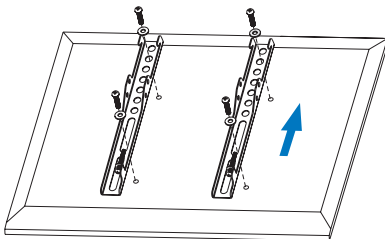

LogiLink®

Low Profile TV Wall Mount for 23"-42" TV

Art. No.: BP0034

Ultra slim easy installation design, compatible with VESA standard max. 200x200mm.

Features:

- » Super strong mounting brackets: Durable product with maximum capacity of 35kg
- » Ultra Slim just 20.5mm from the wall
- » Compatible with VESA 50x50mm, 75x75mm, 100x100mm, 200x100mm, 200x200mm
- » Easy to install
- » Fit for 23-42 inch LED LCD plasma TV, PC Monitor screens

Install the wall plate to the solid wall

Install the wall mount to back of the TV

Apply the TV with wall mount to the wall plate

* The specifications and pictures are subject to change without notice.
* All trade names referenced are the registered trademark of their respective owners.

BP0034

4 052792 046328

Made in China

LogiLink®

Low Profile TV Wall Mount for 23"-42" TV

Art. No.: BP0034

Specification:

Screen Size	23"-42"
Rated Load	35kg/77lbs
VESA	50x50, 75x75, 100x100, 200x100, 200x200
Distance to the wall	20.5mm
Product Size	265 x 222 x 20.5mm

Package Contents:

- » 1 x TV Wall Mount
- » 1 x Screw Package

Package Informations:

- » Packing Dimension: 270 x 175 x 25mm
- » Packing Weight: 0.58kg
- » Carton Dimension: 565 x 355 x 195mm
- » Carton Q'ty: 26pcs
- » Carton Weight: 16.5kg