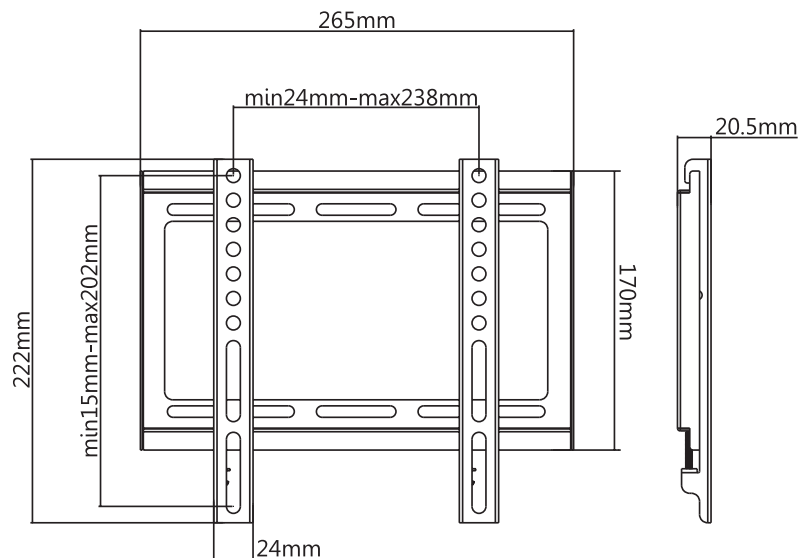

LogiLink®

Low Profile TV Wall Mount for 23"-42" TV

Art. No.: BP0034

Ultra slim easy installation design, compatible with VESA standard max. 200x200mm.

Features:

- » Super strong mounting brackets: Durable product with maximum capacity of 35kg
- » Ultra Slim just 20.5mm from the wall
- » Compatible with VESA 50x50mm, 75x75mm, 100x100mm, 200x100mm, 200x200mm
- » Easy to install
- » Fit for 23-42 inch LED LCD plasma TV, PC Monitor screens

Install the wall plate to the solid wall

Install the wall mount to back of the TV

Apply the TV with wall mount to the wall plate

* The specifications and pictures are subject to change without notice.
* All trade names referenced are the registered trademark of their respective owners.

BP0034

4 052792 046328

Made in China

LogiLink®

Low Profile TV Wall Mount for 23"-42" TV

Art. No.: BP0034

Specification:

Screen Size	23"-42"
Rated Load	35kg/77lbs
VESA	50x50, 75x75, 100x100, 200x100, 200x200
Distance to the wall	20.5mm
Product Size	265 x 222 x 20.5mm

Package Contents:

- » 1 x TV Wall Mount
- » 1 x Screw Package

Package Informations:

- » Packing Dimension: 270 x 175 x 25mm
- » Packing Weight: 0.58kg
- » Carton Dimension: 565 x 355 x 195mm
- » Carton Q'ty: 26pcs
- » Carton Weight: 16.5kg