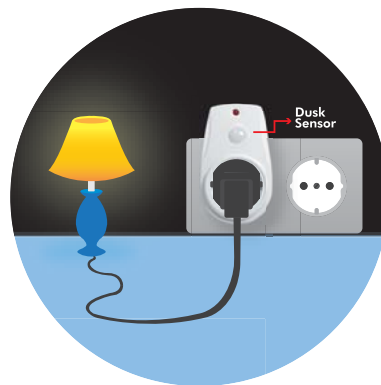

WARNING

- Do not plug in a row.
- Do not operate while covered.
- Only voltage-free when disconnected.
- Only to be used in dry rooms.

Package Contents:

- » 1 x Socket Adapter with Dusk Sensor
- » 1 x User Manual

Package Informations:

- » Packing Dimension: mm
- » Packing Weight: kg
- » Carton Dimension: mm
- » Carton Q'ty: pcs
- » Carton Weight: kg

RoHS
compliant

* The specifications and pictures are subject to change without notice.
* All trade names referenced are the registered trademark of their respective owners.

Made in China

Best Connectivity