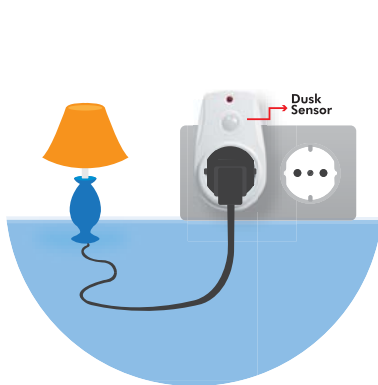

## Socket Adapter with Dusk Sensor

Art. No.: PA0152

Perfect for dark rooms or hallways!

### Features:

- » Automatically identify day and night
- » Operation indicator
- » Easy setup and energy saving
- » Children protection

### WARNING

- Do not plug in a row.
- Do not operate while covered.
- Only voltage-free when disconnected.
- Only to be used in dry rooms.