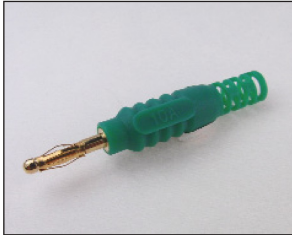

CLIFF

2mm PLUG P18 & P18S

P18 UNSHROUDED

FCR7365B
P18 2mm PLUG
UNSHROUDED BLACK
SUPPLIED UNASSEMBLED

FCR7365G
P18 2mm PLUG
UNSHROUDED GREEN
SUPPLIED UNASSEMBLED

FCR7365L
P18 2mm PLUG
UNSHROUDED BLUE
SUPPLIED UNASSEMBLED

FCR7365R
P18 2mm PLUG
UNSHROUDED RED
SUPPLIED UNASSEMBLED

FCR7365Y
P18 2mm PLUG
UNSHROUDED YELLOW
SUPPLIED UNASSEMBLED

P18S SHROUDED

FCR7366B
P18S 2mm PLUG
SHROUDED BLACK
SUPPLIED UNASSEMBLED

FCR7366G
P18S 2mm PLUG
SHROUDED GREEN
SUPPLIED UNASSEMBLED

FCR7366L
P18S 2mm PLUG
SHROUDED BLUE
SUPPLIED UNASSEMBLED

FCR7366R
P18S 2mm PLUG
SHROUDED RED
SUPPLIED UNASSEMBLED

FCR7366Y
P18S 2mm PLUG
SHROUDED YELLOW
SUPPLIED UNASSEMBLED

For further information, contact: sales@cliffuk.co.uk