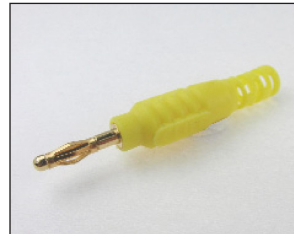

CLIFF

2mm PLUG P18 & P18S

P18 UNSHROUDED

FCR7365B
P18 2mm PLUG
UNSHROUDED BLACK
SUPPLIED UNASSEMBLED

FCR7365G
P18 2mm PLUG
UNSHROUDED GREEN
SUPPLIED UNASSEMBLED

FCR7365L
P18 2mm PLUG
UNSHROUDED BLUE
SUPPLIED UNASSEMBLED

FCR7365R
P18 2mm PLUG
UNSHROUDED RED
SUPPLIED UNASSEMBLED

FCR7365Y
P18 2mm PLUG
UNSHROUDED YELLOW
SUPPLIED UNASSEMBLED

P18S SHROUDED

FCR7366B
P18S 2mm PLUG
SHROUDED BLACK
SUPPLIED UNASSEMBLED

FCR7366G
P18S 2mm PLUG
SHROUDED GREEN
SUPPLIED UNASSEMBLED

FCR7366L
P18S 2mm PLUG
SHROUDED BLUE
SUPPLIED UNASSEMBLED

FCR7366R
P18S 2mm PLUG
SHROUDED RED
SUPPLIED UNASSEMBLED

FCR7366Y
P18S 2mm PLUG
SHROUDED YELLOW
SUPPLIED UNASSEMBLED

For further information, contact: sales@cliffuk.co.uk