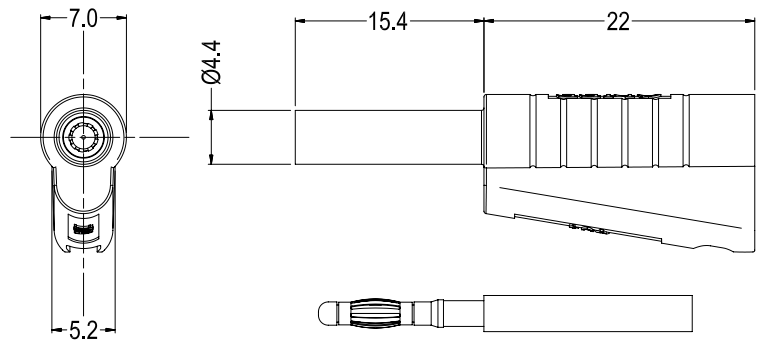

FCR7365R
P18 2mm PLUG
UNSHROUDED RED
SUPPLIED UNASSEMBLED

FCR7365Y
P18 2mm PLUG
UNSHROUDED YELLOW
SUPPLIED UNASSEMBLED

P18S SHROUDED

FCR7366B
P18S 2mm PLUG
SHROUDED BLACK
SUPPLIED UNASSEMBLED

FCR7366G
P18S 2mm PLUG
SHROUDED GREEN
SUPPLIED UNASSEMBLED

FCR7366L
P18S 2mm PLUG
SHROUDED BLUE
SUPPLIED UNASSEMBLED

FCR7366R
P18S 2mm PLUG
SHROUDED RED
SUPPLIED UNASSEMBLED

FCR7366Y
P18S 2mm PLUG
SHROUDED YELLOW
SUPPLIED UNASSEMBLED

For further information, contact: sales@cliffuk.co.uk