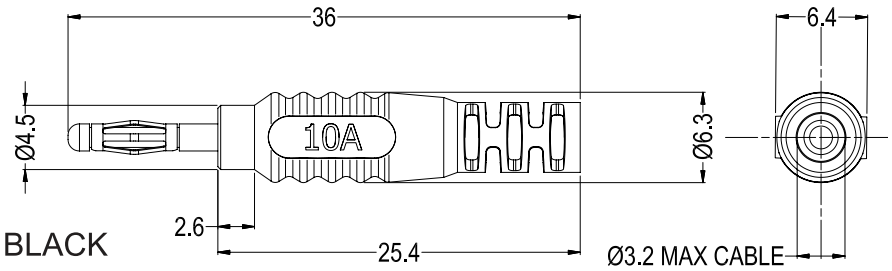

CLIFF

2mm PLUG P18 & P18S

P18 UNSHROUDED

FCR7365B
P18 2mm PLUG
UNSHROUDED BLACK
SUPPLIED UNASSEMBLED

FCR7365G
P18 2mm PLUG
UNSHROUDED GREEN
SUPPLIED UNASSEMBLED

FCR7365L
P18 2mm PLUG
UNSHROUDED BLUE
SUPPLIED UNASSEMBLED

FCR7365R
P18 2mm PLUG
UNSHROUDED RED
SUPPLIED UNASSEMBLED

FCR7365Y
P18 2mm PLUG
UNSHROUDED YELLOW
SUPPLIED UNASSEMBLED

P18S SHROUDED

FCR7366B
P18S 2mm PLUG
SHROUDED BLACK
SUPPLIED UNASSEMBLED

FCR7366G
P18S 2mm PLUG
SHROUDED GREEN
SUPPLIED UNASSEMBLED

FCR7366L
P18S 2mm PLUG
SHROUDED BLUE
SUPPLIED UNASSEMBLED

FCR7366R
P18S 2mm PLUG
SHROUDED RED
SUPPLIED UNASSEMBLED

FCR7366Y
P18S 2mm PLUG
SHROUDED YELLOW
SUPPLIED UNASSEMBLED

For further information, contact: sales@cliffuk.co.uk