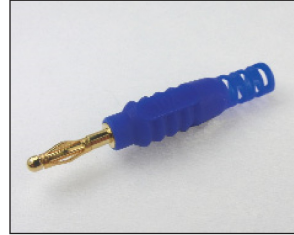

CLIFF

2mm PLUG P18 & P18S

P18 UNSHROUDED

FCR7365B
P18 2mm PLUG
UNSHROUDED BLACK
SUPPLIED UNASSEMBLED

FCR7365G
P18 2mm PLUG
UNSHROUDED GREEN
SUPPLIED UNASSEMBLED

FCR7365L
P18 2mm PLUG
UNSHROUDED BLUE
SUPPLIED UNASSEMBLED

FCR7365R
P18 2mm PLUG
UNSHROUDED RED
SUPPLIED UNASSEMBLED

FCR7365Y
P18 2mm PLUG
UNSHROUDED YELLOW
SUPPLIED UNASSEMBLED

P18S SHROUDED

FCR7366B
P18S 2mm PLUG
SHROUDED BLACK
SUPPLIED UNASSEMBLED

FCR7366G
P18S 2mm PLUG
SHROUDED GREEN
SUPPLIED UNASSEMBLED

FCR7366L
P18S 2mm PLUG
SHROUDED BLUE
SUPPLIED UNASSEMBLED

FCR7366R
P18S 2mm PLUG
SHROUDED RED
SUPPLIED UNASSEMBLED

FCR7366Y
P18S 2mm PLUG
SHROUDED YELLOW
SUPPLIED UNASSEMBLED

For further information, contact: sales@cliffuk.co.uk