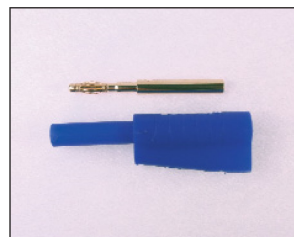

CLIFF

2mm PLUG P18 & P18S

P18 UNSHROUDED

FCR7365B
P18 2mm PLUG
UNSHROUDED BLACK
SUPPLIED UNASSEMBLED

FCR7365G
P18 2mm PLUG
UNSHROUDED GREEN
SUPPLIED UNASSEMBLED

FCR7365L
P18 2mm PLUG
UNSHROUDED BLUE
SUPPLIED UNASSEMBLED

FCR7365R
P18 2mm PLUG
UNSHROUDED RED
SUPPLIED UNASSEMBLED

FCR7365Y
P18 2mm PLUG
UNSHROUDED YELLOW
SUPPLIED UNASSEMBLED

P18S SHROUDED

FCR7366B
P18S 2mm PLUG
SHROUDED BLACK
SUPPLIED UNASSEMBLED

FCR7366G
P18S 2mm PLUG
SHROUDED GREEN
SUPPLIED UNASSEMBLED

FCR7366L
P18S 2mm PLUG
SHROUDED BLUE
SUPPLIED UNASSEMBLED

FCR7366R
P18S 2mm PLUG
SHROUDED RED
SUPPLIED UNASSEMBLED

FCR7366Y
P18S 2mm PLUG
SHROUDED YELLOW
SUPPLIED UNASSEMBLED

For further information, contact: sales@cliffuk.co.uk