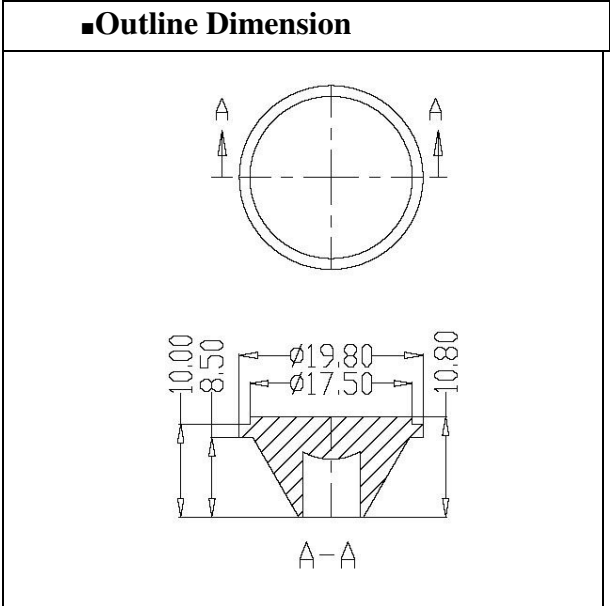

■ Features

- 30 ° focusing angle

■ Applications

- Non Long range lighting with medium area

■ Outline Dimension

■ Specification

Item	Value
Transmittance	93%
Material	PMMA
Standard	SGS/ROHS
Temperature	-35°C-90°C
Surface Treatment	Matt