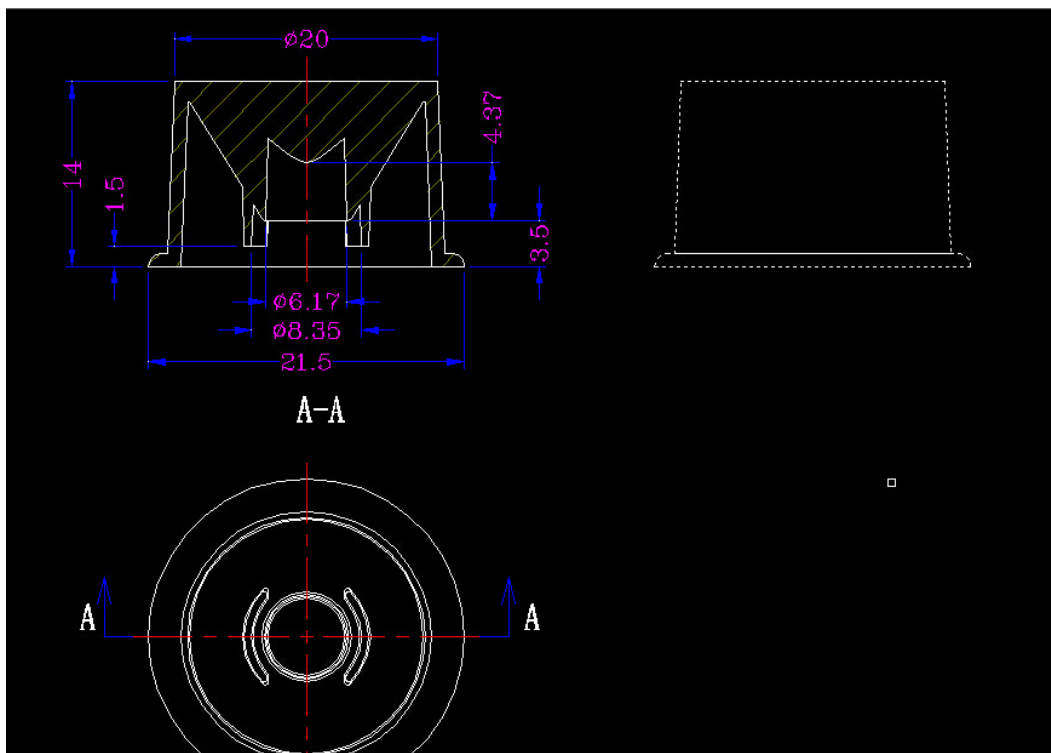

Model No.	OEHW2060GF
VER.	2

Descriptions

Models	OEHW2060GF
Specification	φ21.5*14mm
Perspective	60
Wick	1
Material	PMMA
Transmittance	93%
Temperature	-35°C -90°C
Tolerance	±0.3mm
Standard	SGS/ROHS
Surface Treatment	Transparent

Product Picture and Dimensions

Unit:mm
Tolerance:±0.3mm