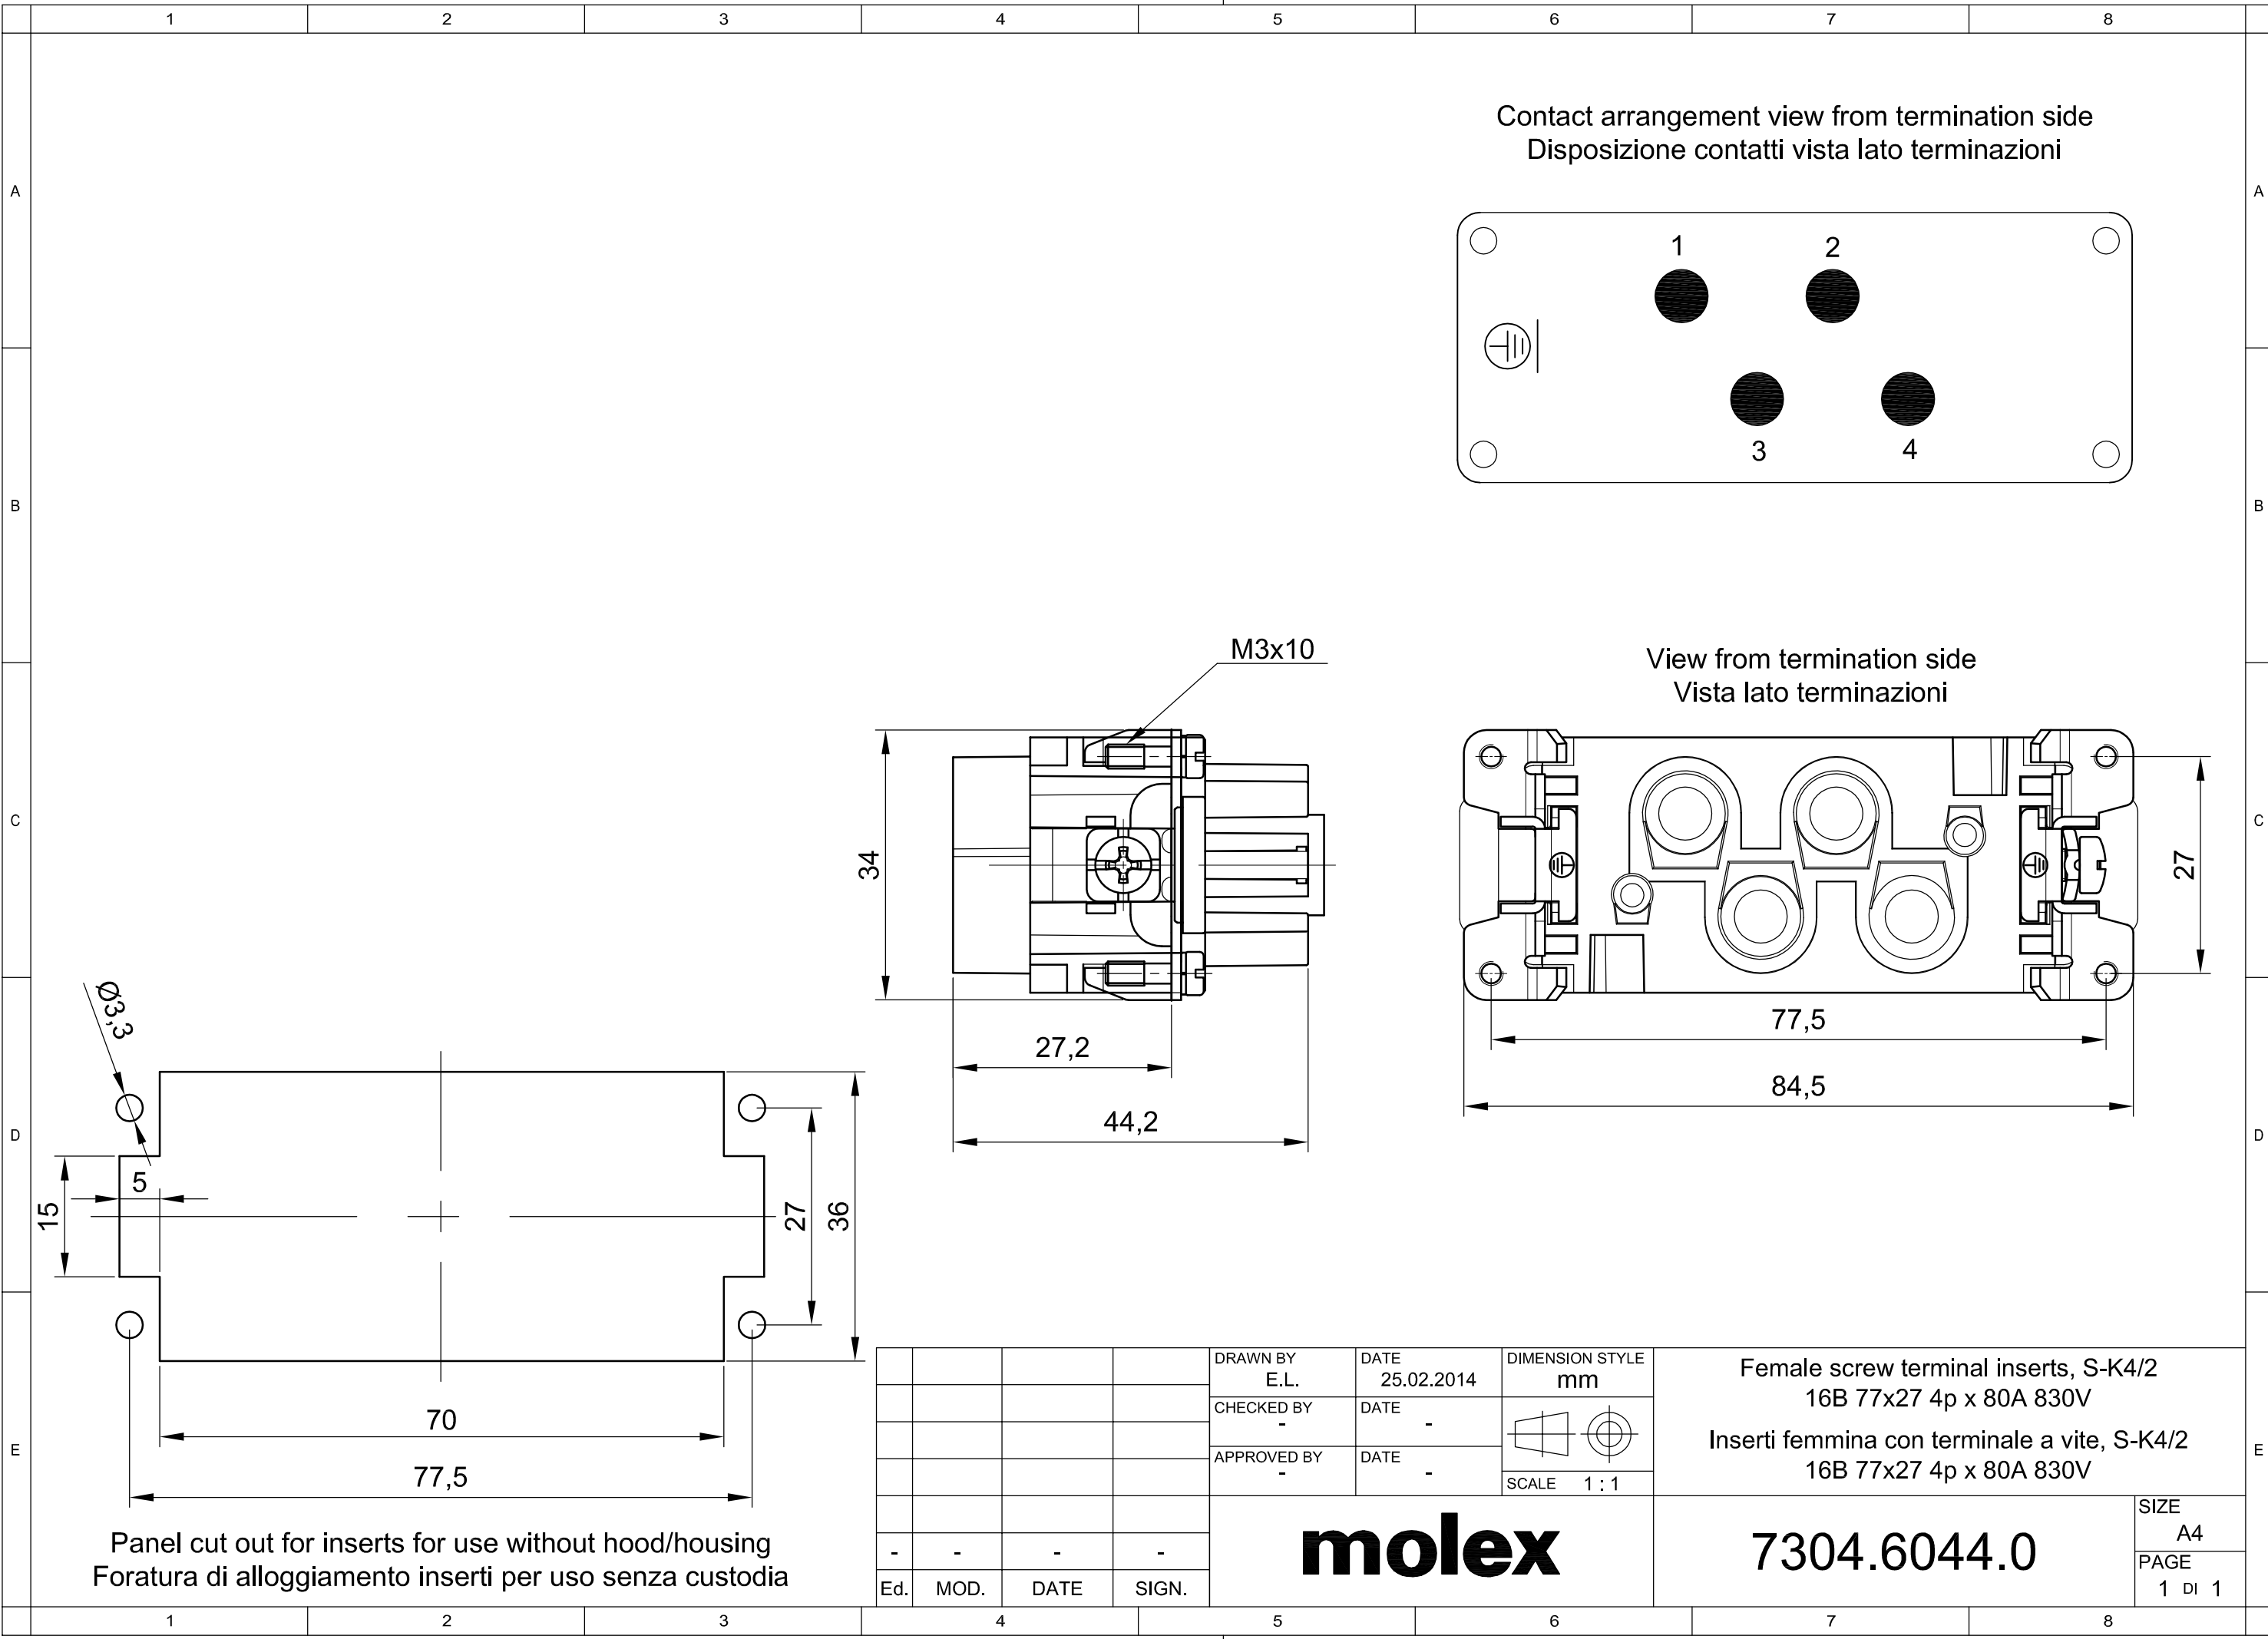

Ed.	MOD.	DATE	SIGN.
-	-	-	-

DRAWN BY E.L.	DATE 25.02.2014	DIMENSION STYLE mm
CHECKED BY -	DATE -	
APPROVED BY -	DATE -	
		SCALE 1:1

molex

Female screw terminal inserts, S-K4/2
16B 77x27 4p x 80A 830V
Inserti femmina con terminale a vite, S-K4/2
16B 77x27 4p x 80A 830V

7304.6044.0

SIZE
A4
PAGE
1 DI 1