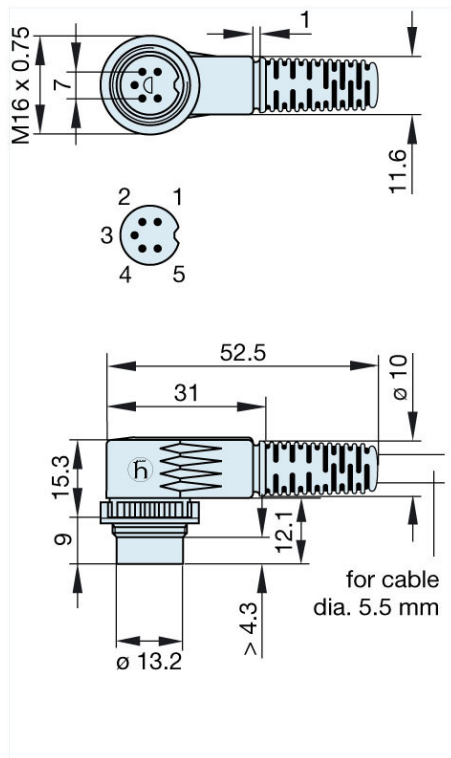

Industrial Connecting Solutions: Circular Connectors: Audio/Video Connectors: DIN EN 60 130-09 Connectors (MAS/MAK series): with locking screw: Angled plugs: MAWI 5100 grau/grey
<http://www.e-catalog.beldensolutions.com/link/57078-24228-256281-256282-24384-24391-24394-34843/en/conf/ui.state>

Picture
Drawing

Belden Deutschland GmbH
Im Gewerbepark 2
58579 Schalksmühle
Germany
Phone: +49 7127/14-1806
E-Mail: icos-sales@belden.com

The information published in the websites has been compiled as carefully as possible. It is subject to alteration without notice in technical as well as in price-related/commercial respect. The complete information and data were available on user documentation. Mandatory information can only be obtained by a concrete query.