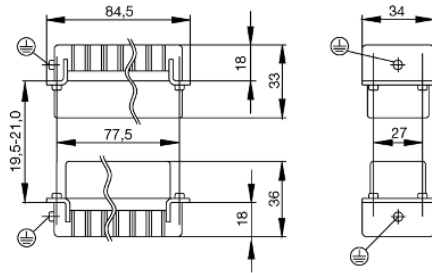

Data sheet

**HDC insert
HDC HEE 32 FC**

Weidmüller Interface GmbH & Co. KG
Klingenbergstraße 16
D-32758 Detmold
Germany
Fon: +49 5231 14-0
Fax: +49 5231 14-292083
www.weidmueller.com

Drawings