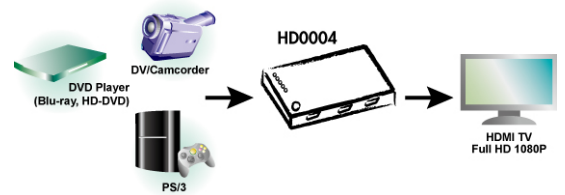

Art No. HD0004

Mini HDMI Switch 5 to 1 Ultra-High Performance

The high performance mini HDMI Switch 5 to 1 HD0004 is compatible with most devices like HD-DVD, Sky-HD, STV, PS3, Xbox360 etc., and provides the multiple resolution up to 1080p. The HDMI Amplifier Switch of HD0004 not only has the key-press-switching function, but also has the IR remote control and intelligent function. That is to say, as soon as the power supply of the source equipment is switched, this switcher will respond automatically.

Specification:

- Supports HDMI High Speed
- Full HD 1080p
- Supports 12bit Deep Color
- Transfer Speed Performance up to 2.5Gbps
- Supports 25 meters HDMI Cable on both ends of the Switch
- With external Power Adapter

Package Contents:

- 1 x 5 to 1 Switch
- 1 x Remote Control
- 1 x Irda Adapter
- 1 x User Manual
- 1 x Power Adapter

Packaging Information:

- Packing Dimension: 170x248x80 mm
- Packing Weight: 0.29kg
- Carton Dimension: 480x410x300 mm
- Carton Q'ty: 25pcs
- Carton Weight: 8.6kg