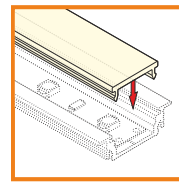

1. cover click F

white	transparent
1000mm A2050038	1000mm A2050016
2000mm A2060038	2000mm A2060016