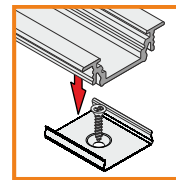

1. mounting plate Y flexible cone
   A2130019