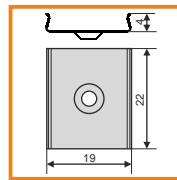

1. mounting plate Y flexible cone
   A2130019