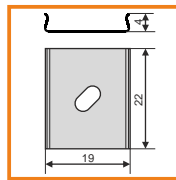

- ending GROOVE14 with hole
- grey ▶ A3050022
 - white ▶ A3050001
 - black ▶ A3050002
 - silver ▶ A3050040

MOQ = 1 bulk packaging (10 sets)

mounting

OPTIONAL MOUNTING:

- mounting plate Y flexible
A2090019