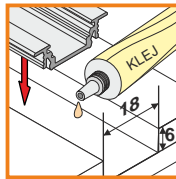

1. two-sided adhesive tape
   76340000

glue