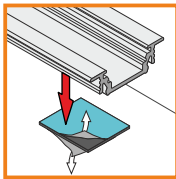

1. mounting plate Y flexible cone
   A2130019