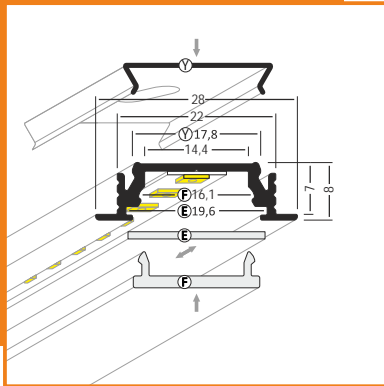

profile LED
GROOVE14

Recessed LED Profile

GROOVE14 Recessed LED Profile

LED strip max 14 mm

profile LED GROOVE14 EF/Y

- | | | |
|--|--|---|
| anodized 1000mm A3010020 2000mm A3020020 | black anodized 1000mm A3010021 2000mm A3020021 | white painted 1000mm A3010001 2000mm A3020001 |
|--|--|---|

profile LED GROOVE14 - the profile can be installed in furniture or tile gap, in the wall or ceiling. Mounted directly or by a mounting plate

standard lengths: 1000, 2000mm;
max. length 4000mm;
length above 2000mm - own collection

covers

- cover side E
- | | | |
|-----------------|-----------------|-----------------|
| white | frosted | transparent |
| 1000mm A2030038 | 1000mm A2030039 | 1000mm A2030016 |
| 2000mm A2040038 | 2000mm A2040039 | 2000mm A2040016 |

- cover click F
- | | |
|-----------------|-----------------|
| white | transparent |
| 1000mm A2050038 | 1000mm A2050016 |
| 2000mm A2060038 | 2000mm A2060016 |

ending

- ending GROOVE14 with hole
- grey ▶ A3060022
 - white ▶ A3060001
 - black ▶ A3060002
 - silver ▶ A3060040