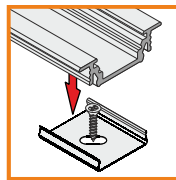

- ending GROOVE14 with hole
- grey ▶ A3050022
 - white ▶ A3050001
 - black ▶ A3050002
 - silver ▶ A3050040

MOQ = 1 bulk packaging (10 sets)

mounting

OPTIONAL MOUNTING:

- mounting plate Y flexible
A2090019