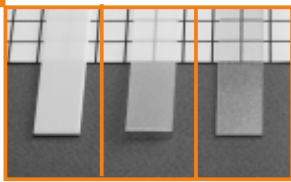

profile LED
GROOVE14

Recessed LED Profile

GROOVE14 Recessed LED Profile

LED strip max 14 mm

profile LED GROOVE14 EF/Y

- | | | |
|--|--|---|
| anodized 1000mm A3010020 2000mm A3020020 | black anodized 1000mm A3010021 2000mm A3020021 | white painted 1000mm A3010001 2000mm A3020001 |
|--|--|---|

profile LED GROOVE14 - the profile can be installed in furniture or tile gap, in the wall or ceiling. Mounted directly or by a mounting plate

standard lengths: 1000, 2000mm;
max. length 4000mm;
length above 2000mm - own collection

covers

- cover side E
- | | | |
|-----------------|-----------------|-----------------|
| white | frosted | transparent |
| 1000mm A2030038 | 1000mm A2030039 | 1000mm A2030016 |
| 2000mm A2040038 | 2000mm A2040039 | 2000mm A2040016 |

- cover click F
- | | |
|-----------------|-----------------|
| white | transparent |
| 1000mm A2050038 | 1000mm A2050016 |
| 2000mm A2060038 | 2000mm A2060016 |

ending

- ending GROOVE14 with hole
- grey ▶ A3060022
 - white ▶ A3060001
 - black ▶ A3060002
 - silver ▶ A3060040