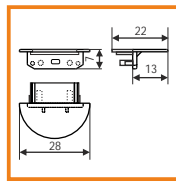

profile LED GROOVE14 - the profile can be installed in furniture or tile gap, in the wall or ceiling. Mounted directly or by a mounting plate

standard lengths: 1000, 2000mm;
max. length 4000mm;
length above 2000mm - own collection

covers

- cover side E
- | | | |
|-----------------|-----------------|-----------------|
| white | frosted | transparent |
| 1000mm A2030038 | 1000mm A2030039 | 1000mm A2030016 |
| 2000mm A2040038 | 2000mm A2040039 | 2000mm A2040016 |

- cover click F
- | | |
|-----------------|-----------------|
| white | transparent |
| 1000mm A2050038 | 1000mm A2050016 |
| 2000mm A2060038 | 2000mm A2060016 |

ending

- ending GROOVE14 with hole
- grey ▶ A3060022
 - white ▶ A3060001
 - black ▶ A3060002
 - silver ▶ A3060040