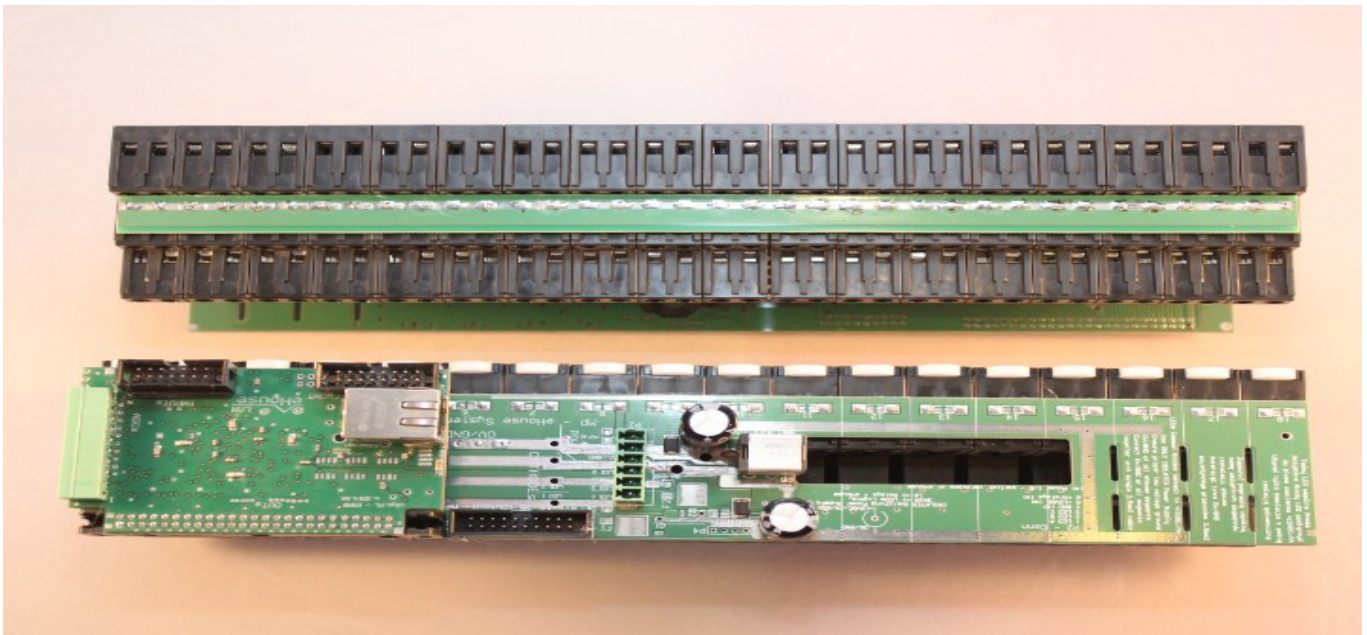

Smart Home, Building, Hotel, Office Automation

1.ERM Mini + MP-18 DIN Relay Module Set – for direct installation In Room - SwitchBoard for professional installations (291*110*60mm) - ERM-SET

- ✓ Complete Switch-Board implementation
- ✓ Cover box 1x18 modules for 18 relays, 2x18 for 24, 32 relays
- ✓ Requires only connection of LAN, 12VDC Power Supply, inputs to switches, External IR Panel for complete low voltage installation

Smart Home, Building, Hotel, Office Automation

1.1. IR Front Panel for EthernetRoomManager - IR-EXT

IR front panel is designed for infrared support for eHouse controllers in both direction. Module without a cover for best IR ranges, adjustments, performance.

External IR Panel for RM, ERM, ERM Mini:

- ✓ IR Transmitter 4 narrow angle (15 degree) IR diodes (Range up to 8m)
- ✓ connection wires can be bend ca. 90 degree in any direction to get best range and performance depending on relative position to A/V equipment
- ✓ IR Receiver
- ✓ Temperature Sensor
- ✓ Light Level Sensor
- ✓ IDC-16 Socket for direct ERM connection (up to 8m)

Picture for information only NOT for Reference may be changed during production and development. Pictures are not in 1:1 scale. Dimensions: 32*18*35mm and

Smart Home, Building, Hotel, Office Automation