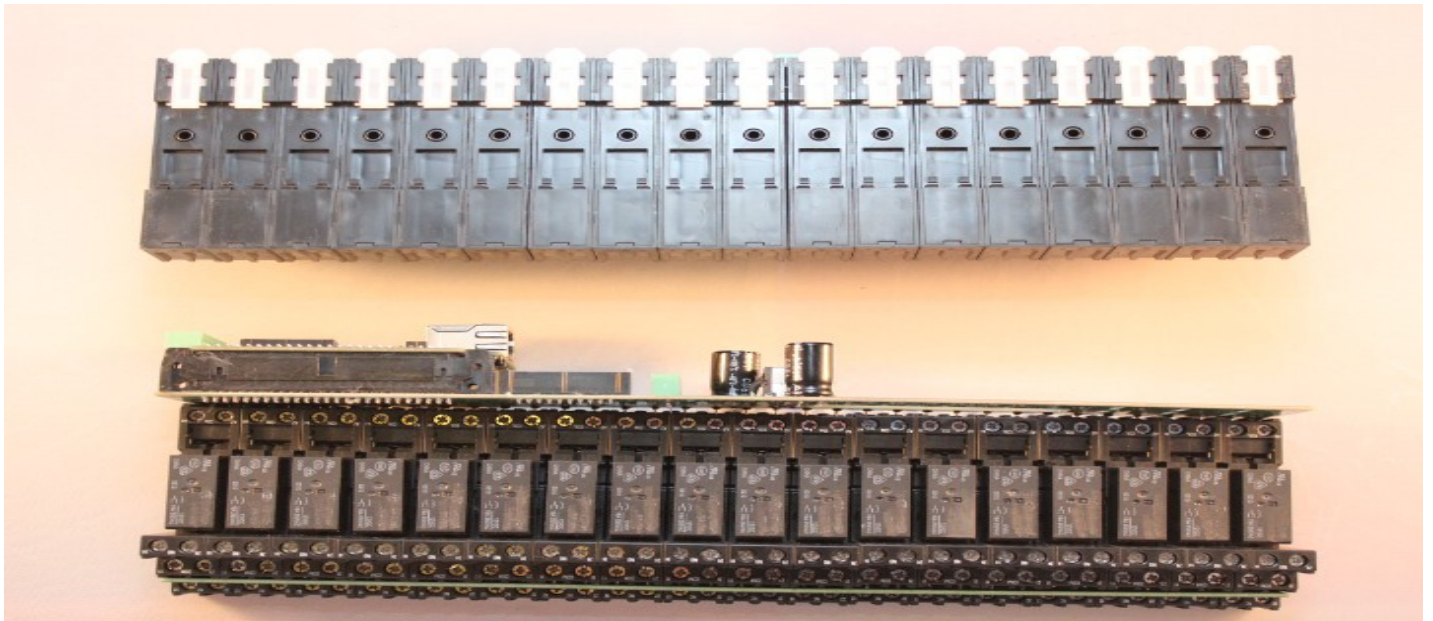

Smart Home, Building, Hotel, Office Automation

1.ERM Mini + MP-18 DIN Relay Module Set – for direct installation In Room - SwitchBoard for professional installations (291*110*60mm) - ERM-SET

- ✓ Complete Switch-Board implementation
- ✓ Cover box 1x18 modules for 18 relays, 2x18 for 24, 32 relays
- ✓ Requires only connection of LAN, 12VDC Power Supply, inputs to switches, External IR Panel for complete low voltage installation

Smart Home, Building, Hotel, Office Automation

1.1. IR Front Panel for EthernetRoomManager - IR-EXT

IR front panel is designed for infrared support for eHouse controllers in both direction. Module without a cover for best IR ranges, adjustments, performance.

External IR Panel for RM, ERM, ERM Mini:

- ✓ IR Transmitter 4 narrow angle (15 degree) IR diodes (Range up to 8m)
- ✓ connection wires can be bend ca. 90 degree in any direction to get best range and performance depending on relative position to A/V equipment
- ✓ IR Receiver
- ✓ Temperature Sensor
- ✓ Light Level Sensor
- ✓ IDC-16 Socket for direct ERM connection (up to 8m)

Picture for information only NOT for Reference may be changed during production and development. Pictures are not in 1:1 scale. Dimensions: 32*18*35mm and

Smart Home, Building, Hotel, Office Automation