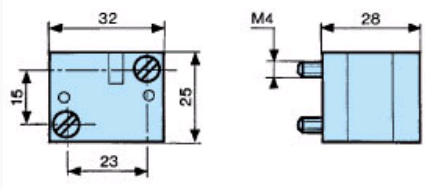

81503025-YES Threshold

Symbol

Push-in connection for semi-rigid tubing (NFE 49100) Male/Female/Female	-
Push-in connection for semi-rigid tubing (NFE 49100) Female/Female/Female	-
Connection - Sub-base	✓
Colour	Orange
Operating pressure (bar)	2 →8
Orifice diameter mm	2,7
Flow at 6 bars NI/min	170
Pressure indicator	✓
Switching time (ms)	<4
Operating temperature (°C)	-5 +50
Mechanical life (operations)	>10 ⁷
Weight (g)	30

Dimension Diagram :

N°

Legend

Curves :

N°

Legend

1
2