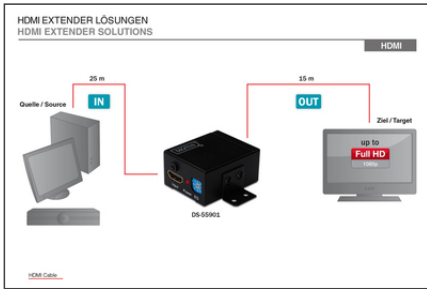

Weitere Anwendungsbilder: