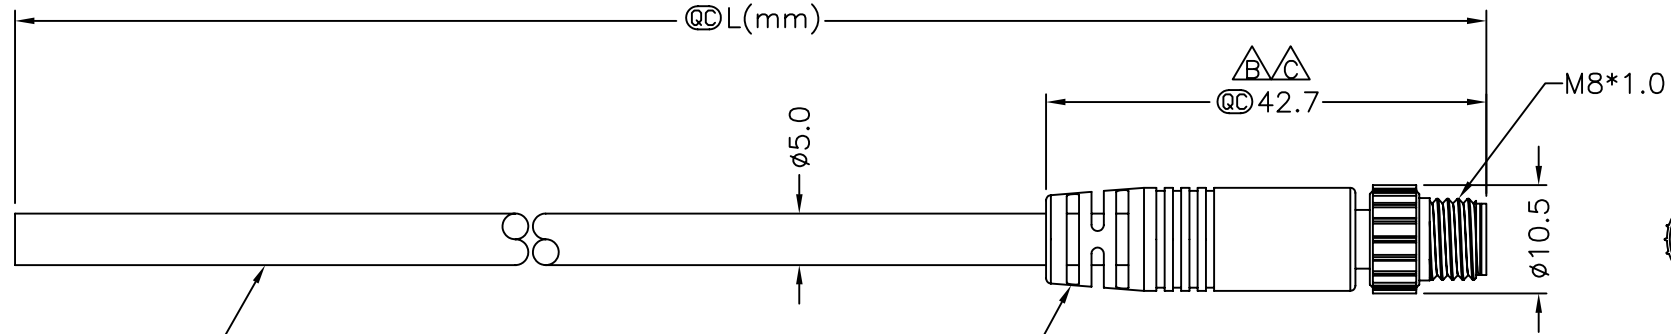

REV.	ECN NO.	DATE	SIGN	DESCRIPTION
B	LEN-860098~101	2008/05/10	Zhang Jin	Change 42.5 To 42.7.
C	LEN-920244~247	2009/02/04	Vicky	Update the drawing.

Cable ②

LTW8-04AMMM-SL7000 ①  
Color:Black

LTW8-04AMMM-SL7AXX

XX:01~99Meters  
01:01Meter  
02:02Meters  
 :  
 :  
99:99Meters  
 Cable Length(L):01~99Meters

- Notes:
- \* Ⓞ Important Dimension.
  - \* Waterproof Rate:IP67.
  - \* Connector:Black,PU.
  - \* Male Pin:Copper Alloy,Gold Plated.
  - \* Cable:UL2464 22AWG\*4C+Talcum,Black, PVC Jacket,UV Resistant,OD=5.0mm.
  - \* Cable Length Tolerance:
 

01M:±40mm
02M~05M:±60mm
06M~10M:±100mm
11M~30M:±200mm
31M~99M:±500mm

Pin Assignments  
Front View

4	Black	黑
3	Blue	藍
2	White	白
1	Brown	棕
Conn.	Wire Color	
	Pin Out	

UNIT:mm	
TOLERANCE	±0.5 mm

TITLE	M8 Conn Cable Screw 4P M Conn M Pin	
SCALE	Free	SHEET 1 OF 1
REV.	C	SIZE A4
		Ⓞ :Inspection Item