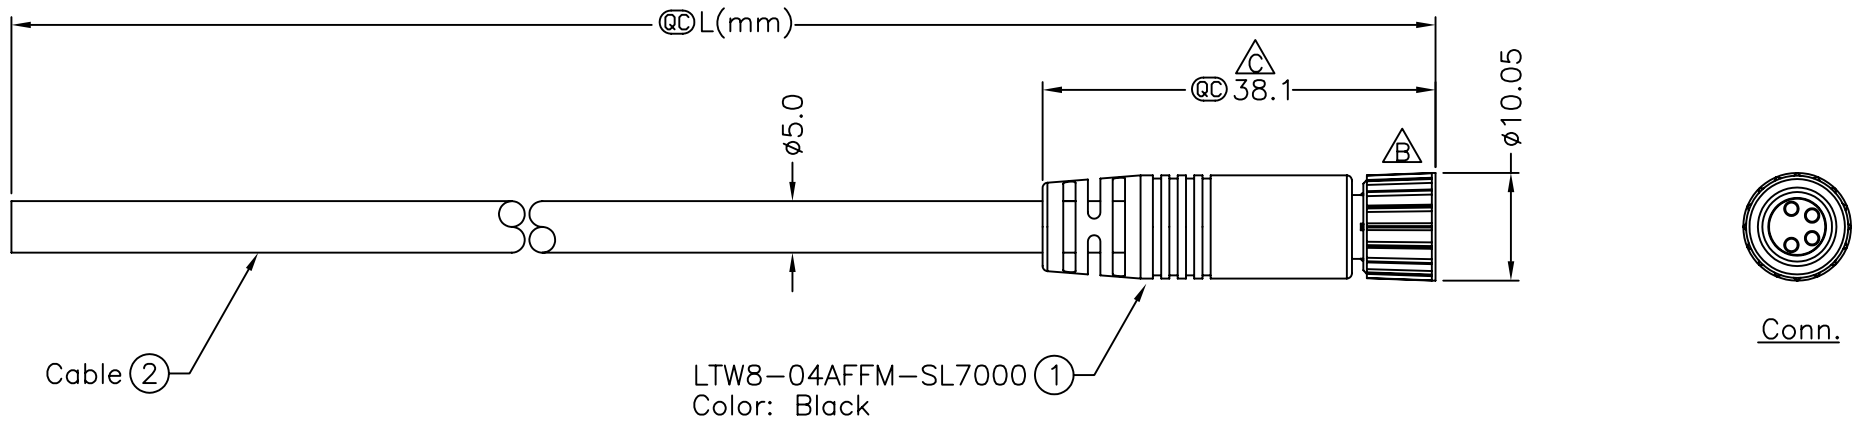

REV.	ECN NO.	DATE	SIGN	DESCRIPTION
B	LEN-710104~106	2007/01/12	Cloud	Change Nut BAB0040NI00 To BEA00010016.
C	LEN-920222~225	2009/02/06	Vicky	Update the drawing.

THIS DOCUMENT IS SUBJECT TO CHANGE WITHOUT NOTICE. IT IS CONFIDENTIAL AND A PROPERTY OF LTW. DISCLOSURE TO THIRD PARTY HAS TO BE AUTHORIZED BY LTW.

Cable ②

LTW8-04AFFM-SL7000 ①  
Color: Black

LTW8-04AFFM-SL7AXX

XX:01~99Meters  
01:01Meter  
02:02Meters  
:  
:  
99:99Meters  
Cable Length(L):01~99Meters

- Notes:
- \* Ⓞ Important Dimension.
  - \* Waterproof Rate:IP67.
  - \* Connector:Black,PU.
  - \* Female Pin:Copper Alloy,Gold Plated.
  - \* Cable:UL2464 22AWG\*4C+Talcum,Black, PVC Jacket,UV Resistant,OD=5.0mm.
  - \* ⚠ Cable Length Tolerance: 01M:±40mm  
02M~05M:±60mm  
06M~10M:±100mm  
11M~30M:±200mm  
31M~99M:±500mm

Pin Assignments  
Front View

4	Black	黑
3	Blue	藍
2	White	白
1	Brown	棕
Conn.	Wire Color	
	Pin Out	

UNIT:mm	
TOLERANCE	
±0.5 mm	

TITLE	⚠ M8 Conn	
	Cable Screw 4P F Conn F Pin	
SCALE	Free	SHEET 1 OF 1
REV. C	SIZE A4	Ⓞ :Inspection Item