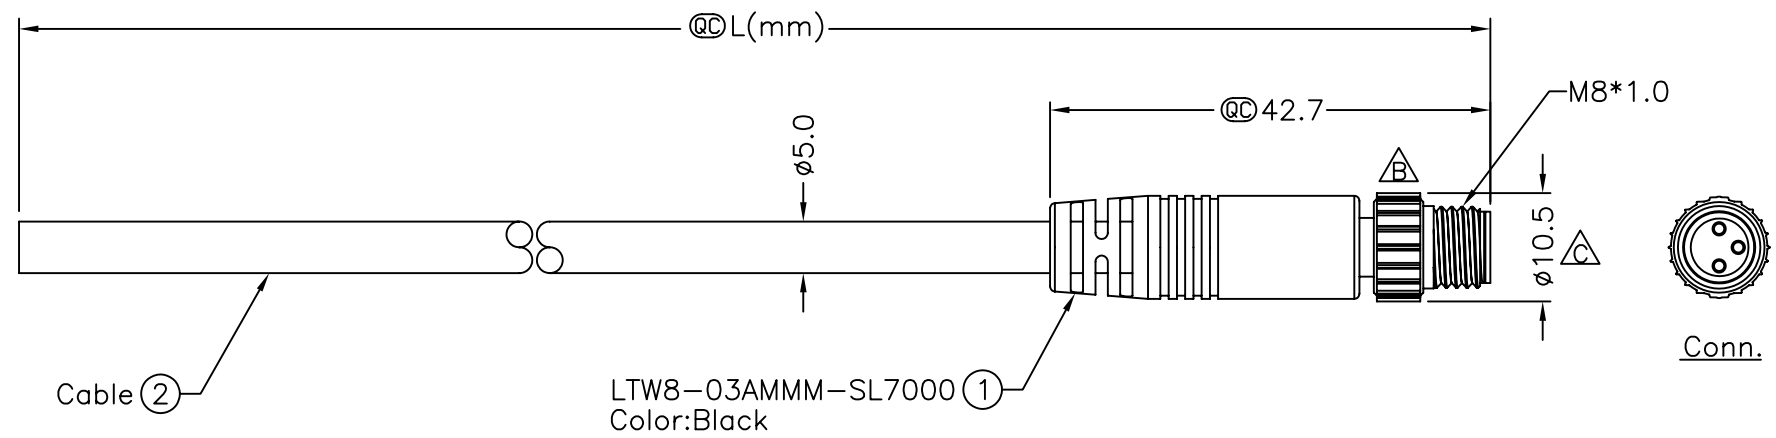

REV.	ECN NO.	DATE	SIGN	DESCRIPTION
B	LEN-710111~114	2007/01/12	Cloud	Change Nut BAB0296N100 To BEA00010017.
C	LEN-920203~206	2009/02/04	Vicky	Update the drawing.

Cable ②

LTW8-03AMMM-SL7000 ①
Color:Black

LTW8-03AMMM-SL7AXX

XX:01~99Meters
01:01Meter
02:02Meters
 :
 :
99:99Meters
 Cable Length(L):01~99Meters

- Notes:
- * Ⓢ Important Dimension.
 - * Waterproof Rate:IP67.
 - * Connector:Black,PU.
 - * Male Pin:Copper Alloy,Gold Plated.
 - * Cable:UL2464 22AWG*3C+Talcum,Black, PVC Jacket,UV Resistant,OD=5.0mm.
 - ⚠ * Cable Length Tolerance: 01M:±40mm
 02M~05M:±60mm
 06M~10M:±100mm
 11M~30M:±200mm
 31M~99M:±500mm

Pin Assignments
Front View

4	Black	黑
3	Blue	藍
1	Brown	棕
Conn.	Wire Color	
	Pin Out	

UNIT:mm	
TOLERANCE	±0.5 mm

TITLE	M8 Conn Cable Screw 3P M Conn M Pin	
SCALE	Free	SHEET 1 OF 1
REV.	C	SIZE A4
		Ⓢ :Inspection Item