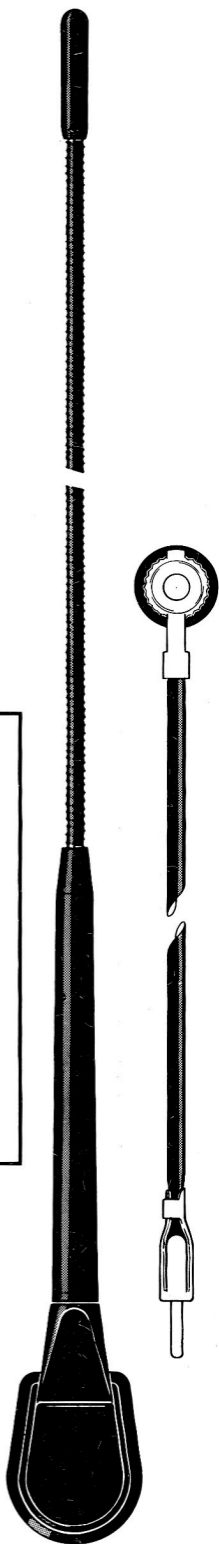

125

TVRS SPECIAL PEUGEOT

UNIVERSAL
RENAULT-PEUGEOT
ROOF MOUNT AERIAL

CAPACITY	65pF±10%
AERIAL ROD	FIBERGLASS/ COPPER COIL
TREATMENT	BLACK CHROMED
CABLE LENGTH	230 cm
SECTIONS	1
SPECIAL BASE	DIE CAST ZAMAK
REMOVABLE FOR	CAR-WASH
INCLINATION	0°÷55°