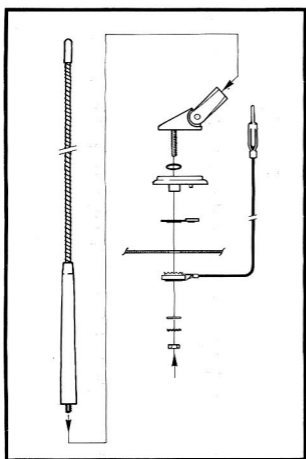

125

TVRS SPECIAL PEUGEOT

UNIVERSAL
RENAULT-PEUGEOT
ROOF MOUNT AERIAL

CAPACITY	65pF±10%
AERIAL ROD	FIBERGLASS/ COPPER COIL
TREATMENT	BLACK CHROMED
CABLE LENGTH	230 cm
SECTIONS	1
SPECIAL BASE	DIE CAST ZAMAK
REMOVABLE FOR	CAR-WASH
INCLINATION	0°÷55°