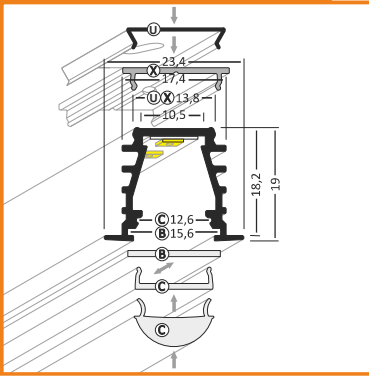

profile LED D E E P

Recessed LED Profile

profile LED DEEP BC/UX

UE Patent No. 001359194-0001

- | | | |
|--|--|---|
| anodized
1000mm 96020020
2000mm 96030020 | black anodized
1000mm 96020021
2000mm 96030021 | white painted
1000mm 96020001
2000mm 96030001 |
|--|--|---|

profile LED DEEP the profile can be installed in furniture or tile gap, in the wall or ceiling; the profile gives effect of lighting line; 6 different covers;

standard lengths: 1000, 2000mm;
max. length 4000mm;
length above 2000mm - own collection

covers

<p>cover side B</p> <p>white</p> <p>1000mm 76240038 2000mm 76250038</p>	<p>frosted</p> <p>1000mm 76240039 2000mm 76250039</p>	<p>transparent</p> <p>1000mm 76240016 2000mm 76250016</p>		<p>cover click C</p> <p>white</p> <p>1000mm 76320038 2000mm 76330038</p>	<p>transparent</p> <p>1000mm 76320000 2000mm 76330000</p>		<p>cover lens C</p> <p>transparent</p> <p>1000mm 76290000 2000mm 76300000</p>	
---	---	---	--	--	---	--	---	--

ending

<p>ending DE with hole</p> <p>grey 96090022 white 96090001 black 96090002 silver 96090040</p>	<p>SALE IN BULK PACKAGING OF 10 SETS</p> <p>10 sets</p> <p>/10sets= 20pcs/</p>	<p>ending DE with hole</p> <p>grey 96070022 (min.10x) white 96070001 (min.10x) black 96070002 (min.10x) silver 96070040 (min.10x)</p>				<p>ENDING THICKNESS INCREASES THE LENGTH OF THE PROFILE</p>
---	---	---	--	--	--	---