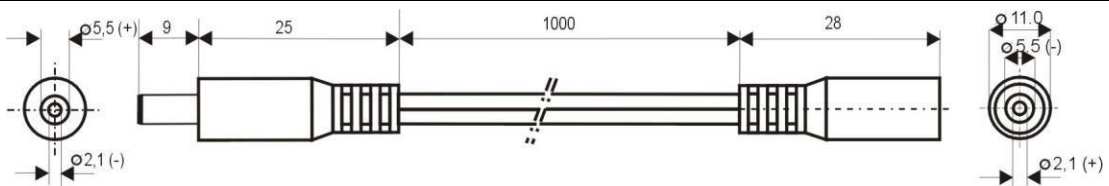

Specification:

| | |
|-----------------------|-----------------------------|
| Model | DC.INV.0300.0100 WHITE |
| DC Plug | 5,5x2,1mm (center positive) |
| DC Socket | 5,5x2,1mm (center negative) |
| Recommended voltage | 0 - 48V |
| Max Current | 5A |
| Dielectric Strength | 500 VDC |
| Operating temperature | -20°C to +70°C |
| Cord Length | 1000mm |
| Cable Diameter | 2x2mm |
| Wire Diameter | 2x0,5mm ² |
| ROHS | + |