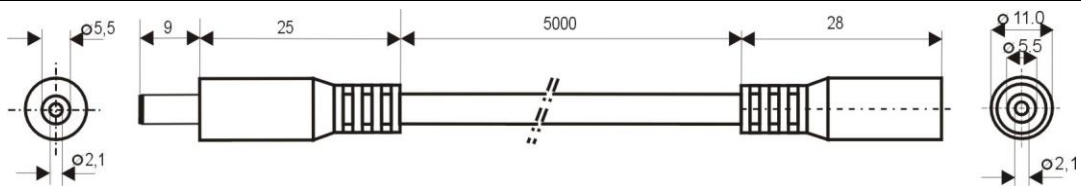

LOW VOLTAGE DC CABLE

Specification:

Model	DC.EXT.1300.0500 WHITE
DC Plug	5,5x2,1mm
DC Socket	5,5x2,1mm
Recommended voltage	0 - 48V
Max Current	8A
Dielectric Strength	500 VDC
Operating temperature	-20°C to +70°C
Cord Length	5000 mm
Cable Diameter	4mm
Wire Diameter	2x1mm ²
ROHS	+