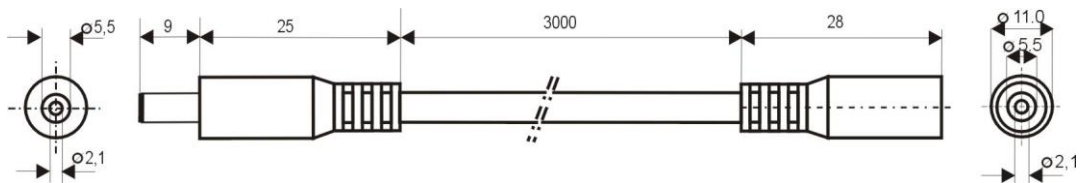

Specification:

Model	DC.EXT.1200.0300
DC Plug	5,5x2,1mm
DC Socket	5,5x2,1mm
Recommended voltage	0 - 48V
Max Current	8A
Dielectric Strength	500 VDC
Operating temperature	-20°C to +70°C
Cord Length	3000mm
Cable Diameter	4mm
Wire Diameter	2x1mm ²
ROHS	+