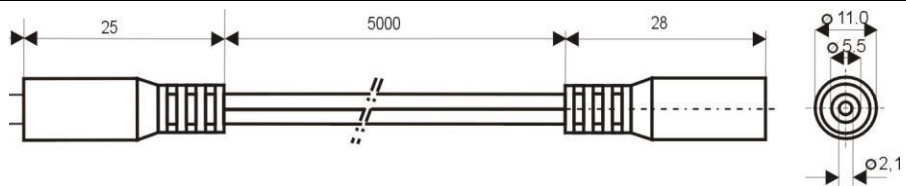

Specification:

Model	DC.EXT.0300.0500 WHITE
DC Plug	5,5x2,1mm
DC Socket	5,5x2,1mm
Recommended voltage	0 - 48V
Max Current	5A
Dielectric Strength	500 VDC
Operating temperature	-20°C to +70°C
Cord Length	5000mm
Cable Diameter	2x2mm
Wire Diameter	2x0,5mm ²
ROHS	+