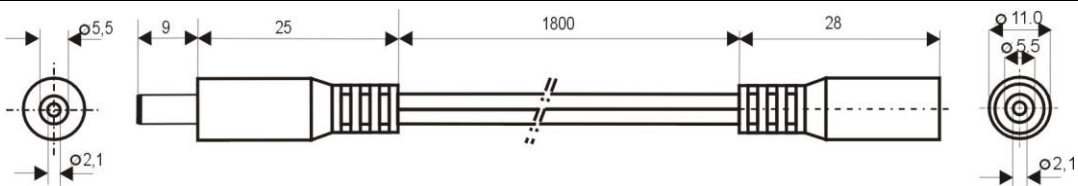

Specification:

Model	DC.EXT.0300.0180 WHITE
DC Plug	5,5x2,1mm
DC Socket	5,5x2,1mm
Recommended voltage	0 - 48V
Max Current	5A
Dielectric Strength	500 VDC
Operating temperature	-20°C to +70°C
Cord Length	1800mm
Cable Diameter	2x2mm
Wire Diameter	2x0,5mm ²
ROHS	+