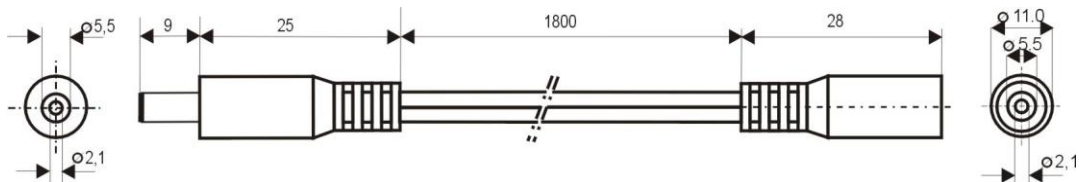

**Specification:**

Model	DC.EXT.0200.0180
DC Plug	5,5x2,1mm
DC Socket	5,5x2,1mm
Recommended voltage	0 - 48V
Max Current	5A
Dielectric Strength	500 VDC
Operating temperature	-20°C to +70°C
Cord Length	1800mm
Cable Diameter	2x2mm
Wire Diameter	2x0,5mm <sup>2</sup>
ROHS	+