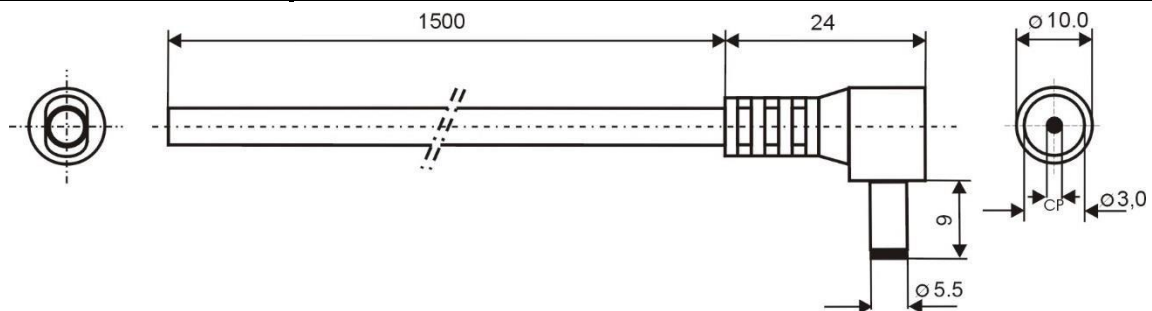

Specification:

Model	DC.CAB.3111.0150 WHITE
DC Plug	5,5x3,0mm (center pin)
Recommended voltage	0 - 48V
Max Current	8A
Dielectric Strength	500 VDC
Operating temperature	-20°C to +70°C
Cord Length	1500mm
Cable Diameter	4mm
Wire Diameter	2x1mm ²
ROHS	+