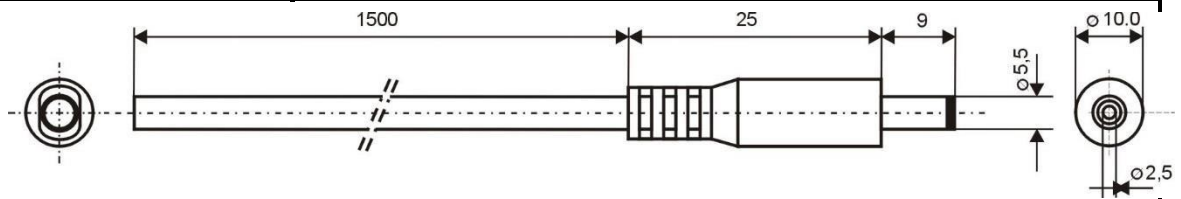

Specification:

Model	DC.CAB.2710.0150 WHITE
DC Plug	5,5x2,5mm
Recommended voltage	0 - 48V
Max Current	8A
Dielectric Strength	500 VDC
Operating temperature	-20°C to +70°C
Cord Length	1500mm
Cable Diameter	4mm
Wire Diameter	2x1mm ²
ROHS	+