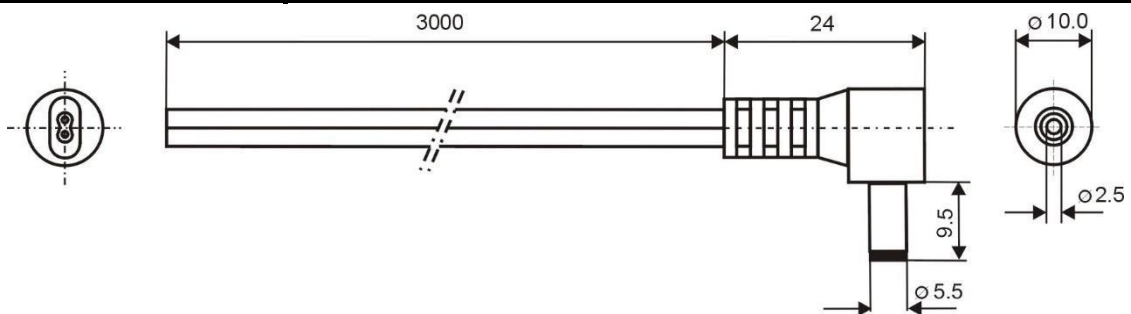

Specification:

Model	DC.CAB.2701.0300 WHITE
DC Plug	5,5x2,5mm
Recommended voltage	0 - 48V
Max Current	5A
Dielectric Strength	500 VDC
Operating temperature	-20°C to +70°C
Cord Length	3000mm
Cable Diameter	2x2mm
Wire Diameter	2x0,5mm²
ROHS	+