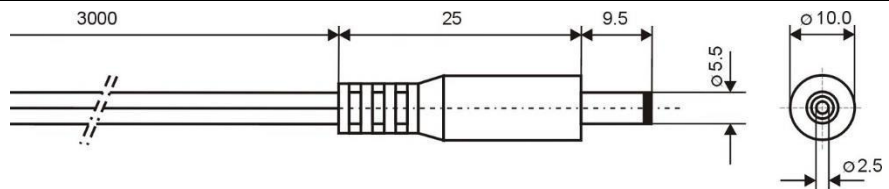

Specification:

Model	DC.CAB.2700.0300 WHITE
DC Plug	5,5x2,5mm
Recommended voltage	0 - 48V
Max Current	5A
Dielectric Strength	500 VDC
Operating temperature	-20°C to +70°C
Cord Length	3000mm
Cable Diameter	2x2mm
Wire Diameter	2x0,5mm ²
ROHS	+