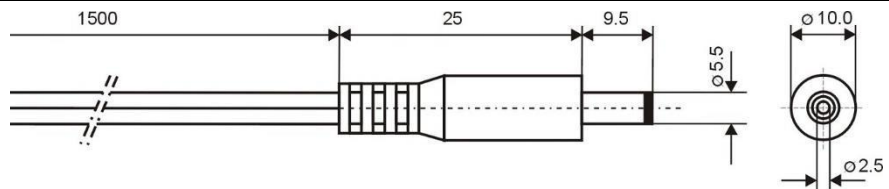

**Specification:**

Model	DC.CAB.2700.0150 WHITE
DC Plug	5,5x2,5mm
Recommended voltage	0 - 48V
Max Current	5A
Dielectric Strength	500 VDC
Operating temperature	-20°C to +70°C
Cord Length	1500mm
Cable Diameter	2x2mm
Wire Diameter	2x0,5mm <sup>2</sup>
ROHS	+