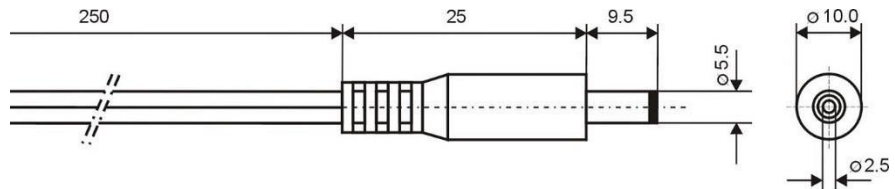

Specification:

Model	DC.CAB.2700.0020 WHITE
DC Plug	5,5x2,5mm
Recommended voltage	0 - 48V
Max Current	5A
Dielectric Strenght	500 VDC
Operating temperature	-20°C to +70°C
Cord Lenght	250mm
Cable Diameter	2x2mm
Wire Diameter	2x0,5mm ²
ROHS	+