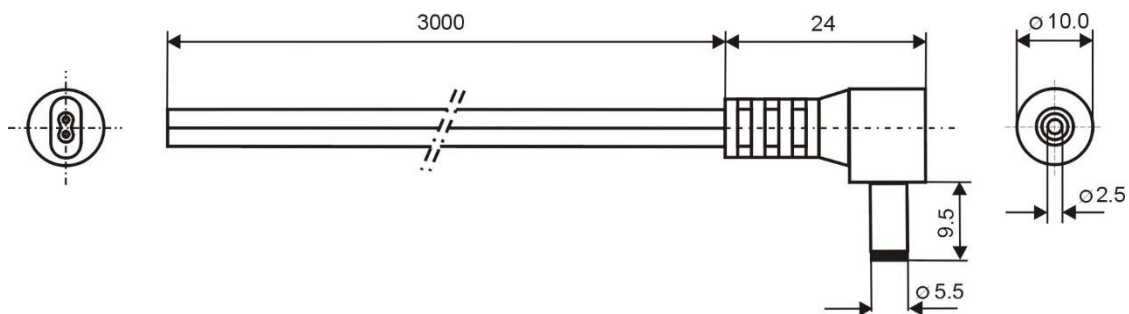

Specification:

Model	DC.CAB.2601.0300
DC Plug	5,5x2,5mm
Recommended voltage	0 - 48V
Max Current	5A
Dielectric Strenght	500 VDC
Operating temperature	-20°C to +70°C
Cord Lenght	3000mm
Cable Diameter	2x2mm
Wire Diameter	2x0,5mm ²
ROHS	+