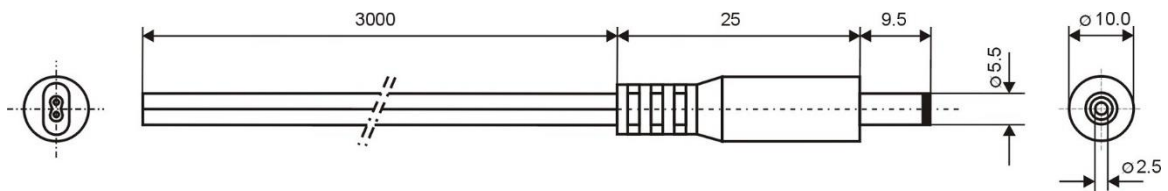

Specification:

Model	DC.CAB.2600.0300
DC Plug	5,5x2,5mm
Recommended voltage	0 - 48V
Max Current	5A
Dielectric Strenght	500 VDC
Operating temperature	-20°C to +70°C
Cord Lenght	3000mm
Cable Diameter	2x2mm
Wire Diameter	2x0,5mm ²
ROHS	+