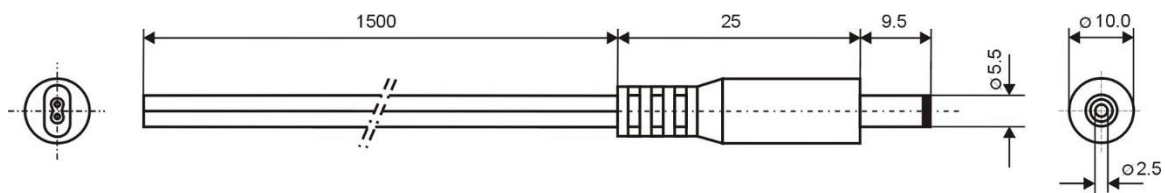

**Specification:**

Model	DC.CAB.2600.0150
DC Plug	5,5x2,5mm
Recommended voltage	0 - 48V
Max Current	5A
Dielectric Strenght	500 VDC
Operating temperature	-20°C to +70°C
Cord Lenght	1500mm
Cable Diameter	2x2mm
Wire Diameter	2x0,5mm <sup>2</sup>
ROHS	+