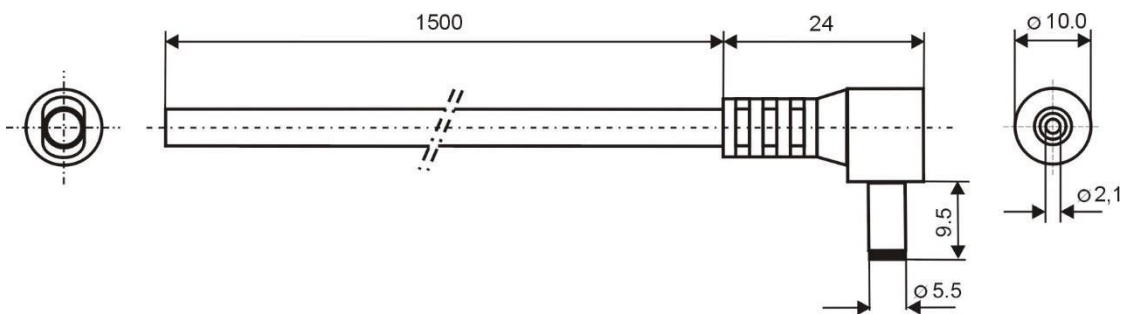

**Specification:**

Model	DC.CAB.2311.0150 WHITE
DC Plug	5,5x2,1mm L
Recommended voltage	0 - 48V
Max Current	8A
Dielectric Strength	500 VDC
Operating temperature	-20°C to +70°C
Cord Length	1500mm
Cable Diameter	4mm
Wire Diameter	2x1mm <sup>2</sup>
ROHS	+